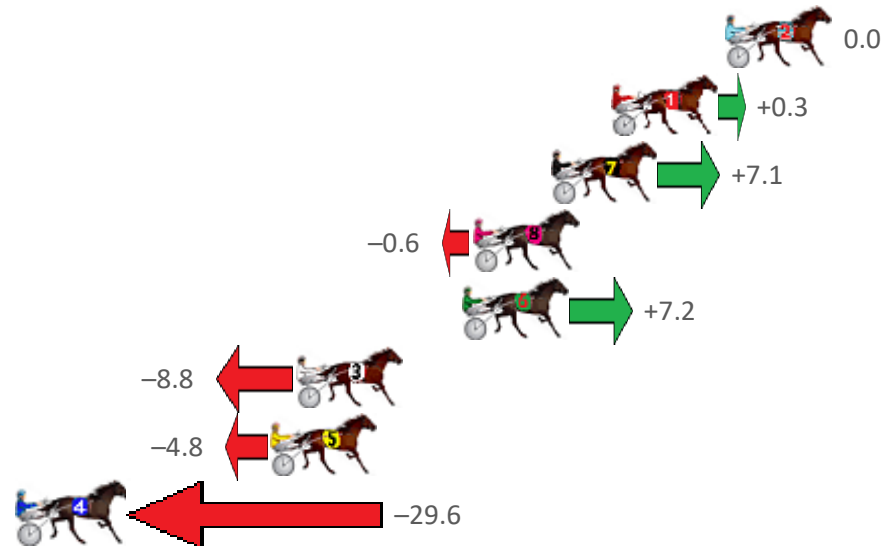

Pinjarra Race 2 Distance 2185m

Monday, 20 June 2022

Gross Time: 2:41.40 MileRate: 1:58.90 LeadTime: 44.00s First Qtr: 31.40s Second Qtr: 29.30s Third Qtr: 28.30s Fourth Qtr: 28.40s

No Horse	Plc	Margin	Time	800Time (W)	400 Time (W)	Finish Position and metres gained from 800m
2 ILLEGAL ACT	1	0.0m	2:41.40	56.70s (0)	28.40s (0)	0.0
1 SUNPATRA	2	4.5m	2:41.74	56.68s (0)	28.39s (0)	+0.3
7 TRUNKEY CARRAWA	3	6.9m	2:41.91	56.20s (0)	27.91s (0)	+7.1
8 PETER ROMEO	4	10.0m	2:42.15	56.74s (0)	28.47s (0)	-0.6
6 ROLLINDOWNTHERIVER	5	10.4m	2:42.18	56.19s (1)	28.54s (2)	+7.2
3 NAVY STREET	6	17.0m	2:42.67	57.32s (1)	29.23s (1)	-8.8
5 TRUNKEY FETCH	7	18.0m	2:42.74	57.04s (1)	28.98s (1)	-4.8
4 NEVER FORGET ADDA	8	33.0m	2:43.86	58.79s (1)	30.66s (1)	-29.6

Sectionals
Powered
by

Home of PJ Harness Analyser

Want to know how successful PJ Harness Analyser is?
Click here for regular updates

www.pjdata.com.au admin@pjdata.com.au www.facebook.com/PJHarnessRacing

RWWA and provider are not responsible for the completeness or accuracy of any of the information contained herein, and makes no representations about its suitability for any purpose.