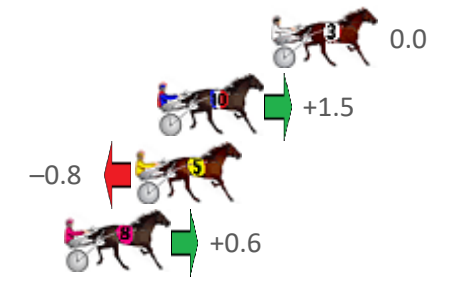

Narrogin Race 4 Distance 2242m

Saturday, 9 July 2022

Gross Time: 2:54.80 MileRate: 2:05.50 LeadTime: 48.00s First Qtr: 31.40s Second Qtr: 30.50s Third Qtr: 32.00s Fourth Qtr: 32.90s

No Horse	Plc	Margin	Time	800Time (W)	400 Time (W)	Finish Position and metres gained from 800m
3 LAMOUR DOTTIE	1	0.0m	2:54.80	64.90s (0)	32.90s (0)	0.0
10 TUX AND TAILS	2	4.5m	2:55.19	64.78s (1)	33.15s (1)	+1.5
5 MY ULTIMATE JOE	3	5.4m	2:55.26	64.96s (0)	32.98s (0)	-0.8
8 LOVE AND KISSES	4	8.2m	2:55.50	64.85s (0)	33.08s (1)	+0.6
6 PATRIKIAR	5	24.1m	2:56.87	65.76s (0)	34.12s (3)	
9 CELEBRITY CHEF	6	43.0m	2:58.49	67.48s (1)	35.65s (2)	-32
7 WHITE LIGHTNING	7	74.7m	3:01.21	70.80s (1)	36.67s (1)	-73.1
4 KRAKKA LIGHTNING	8	173.1m	3:09.65	77.17s (0)	38.88s (0)	-152.
1 BETTOR MOVE ALONG	9	450.2m	3:33.42	77.02s (0)	38.64s (0)	-150.

Sectionals
Powered
by

Home of PJ Harness Analyser
Want to know how successful PJ Harness Analyser is?
Click here for regular updates

www.pjdata.com.au admin@pjdata.com.au www.facebook.com/PJHarnessRacing

RWWA and provider are not responsible for the completeness or accuracy of any of the information contained herein, and makes no representations about its suitability for any purpose.