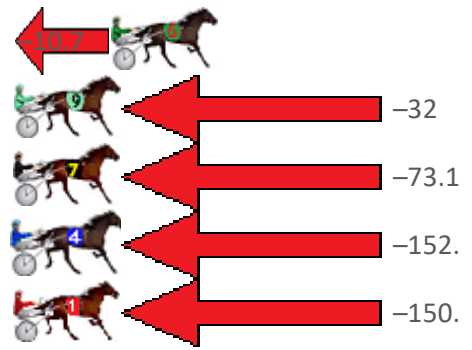

Narrogin Race 4 Distance 2242m

Saturday, 9 July 2022

Gross Time: 2:54.80 MileRate: 2:05.50 LeadTime: 48.00s First Qtr: 31.40s Second Qtr: 30.50s Third Qtr: 32.00s Fourth Qtr: 32.90s

No Horse	Plc	Margin	Time	800Time (W)	400 Time (W)	Finish Position and metres gained from 800m
3 LAMOUR DOTTIE	1	0.0m	2:54.80	64.90s (0)	32.90s (0)	0.0
10 TUX AND TAILS	2	4.5m	2:55.19	64.78s (1)	33.15s (1)	+1.5
5 MY ULTIMATE JOE	3	5.4m	2:55.26	64.96s (0)	32.98s (0)	-0.8
8 LOVE AND KISSES	4	8.2m	2:55.50	64.85s (0)	33.08s (1)	+0.6
6 PATRIKIAR	5	24.1m	2:56.87	65.76s (0)	34.12s (3)	
9 CELEBRITY CHEF	6	43.0m	2:58.49	67.48s (1)	35.65s (2)	-32
7 WHITE LIGHTNING	7	74.7m	3:01.21	70.80s (1)	36.67s (1)	-73.1
4 KRAKKA LIGHTNING	8	173.1m	3:09.65	77.17s (0)	38.88s (0)	-152.
1 BETTOR MOVE ALONG	9	450.2m	3:33.42	77.02s (0)	38.64s (0)	-150.

Sectionals
Powered
by

Home of PJ Harness Analyser
Want to know how successful PJ Harness Analyser is?
Click here for regular updates

www.pjdata.com.au admin@pjdata.com.au www.facebook.com/PJHarnessRacing

RWWA and provider are not responsible for the completeness or accuracy of any of the information contained herein, and makes no representations about its suitability for any purpose.