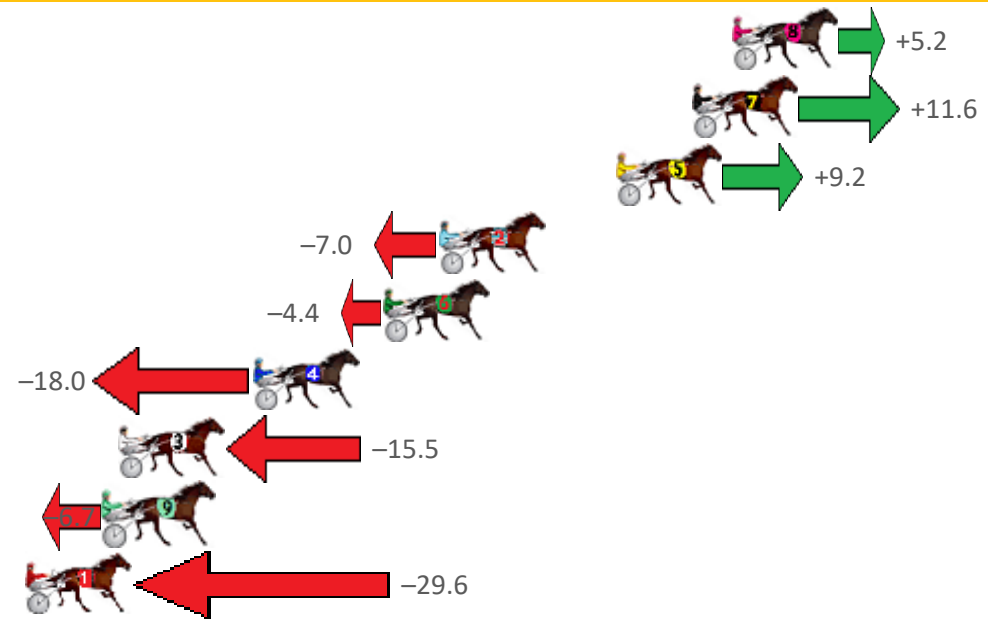

Northam Race 6 Distance 2560m

Saturday, 16 July 2022

Gross Time: 3:19.50 MileRate: 2:03.50 LeadTime: 79.00s First Qtr: 31.30s Second Qtr: 30.60s Third Qtr: 29.40s Fourth Qtr: 29.20s

No Horse Plc Margin Time 800Time (W) 400 Time (W) Finish Position and metres gained from 800m

8 SILENT REACTION	1	0.0m	3:19.50	58.22s	(1)	28.76s	(2)
7 ARK OF ROCK	2	1.6m	3:19.62	57.76s	(0)	28.34s	(0)
5 TUX AND TAILS	3	4.6m	3:19.85	57.93s	(1)	29.00s	(3)
2 CELEBRITY CHEF	4	11.6m	3:20.39	59.11s	(0)	29.72s	(0)
6 BATAVIA BLACKHOLE	5	13.8m	3:20.56	58.92s	(1)	29.45s	(1)
4 HOW GOUDA SHE	6	19.0m	3:20.96	59.91s	(1)	30.39s	(1)
3 OVER ARMED	7	24.3m	3:21.36	59.73s	(0)	30.34s	(0)
9 BREWERY LANE	8	24.9m	3:21.41	59.09s	(0)	29.63s	(1)
1 I AM PINK	9	29.6m	3:21.77	60.76s	(0)	31.35s	(0)

Sectionals
Powered
by

Home of PJ Harness Analyser

Want to know how successful PJ Harness Analyser is?
Click here for regular updates

www.pjdata.com.au admin@pjdata.com.au www.facebook.com/PJHarnessRacing

RWWA and provider are not responsible for the completeness or accuracy of any of the information contained herein, and makes no representations about its suitability for any purpose.