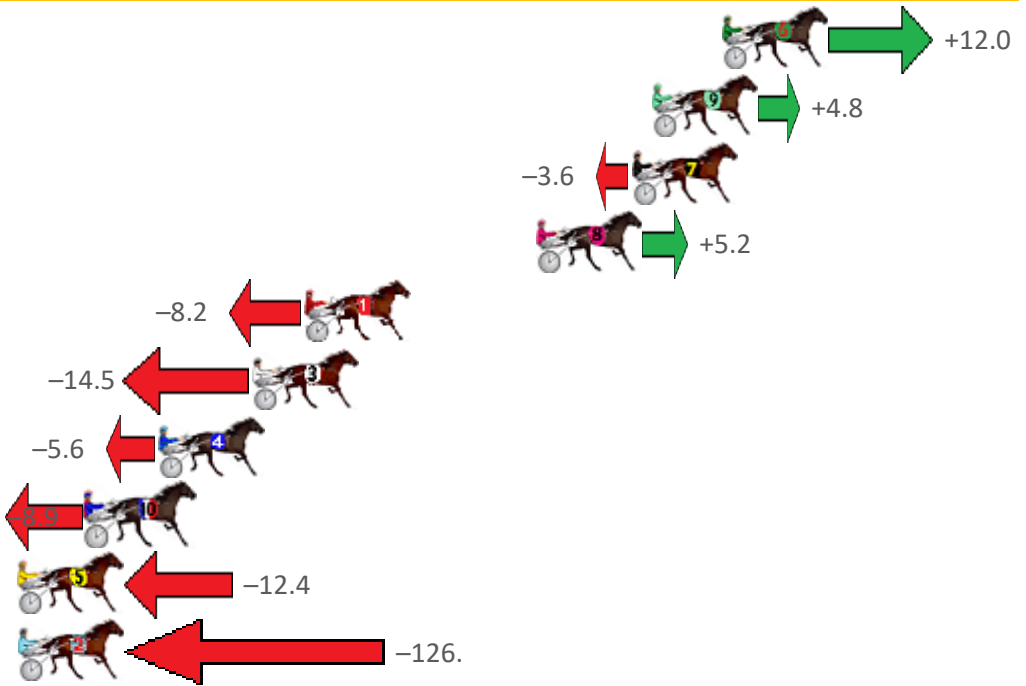

# Pinjarra Race 5 Distance 2185m

Monday, 4 July 2022

Gross Time: 2:42.30 MileRate: 1:59.60 LeadTime: 42.80s First Qtr: 30.70s Second Qtr: 31.90s Third Qtr: 29.10s Fourth Qtr: 27.80s

No Horse	Plc	Margin	Time	800Time (W)	400 Time (W)	Finish Position and metres gained from 800m
6 ROCKNROLL ELLIOT	1	0.0m	2:42.30	56.05s (1)	27.30s (1)	+12.0
9 SUNSHINE SWIFT	2	2.8m	2:42.50	56.56s (1)	27.92s (1)	+4.8
7 CACHINATION	3	3.6m	2:42.56	57.15s (0)	28.05s (0)	-3.6
8 BETTOR MOVE ALONG	4	7.4m	2:42.84	56.53s (0)	27.33s (0)	+5.2
1 GOV STARZZZ	5	16.6m	2:43.51	57.48s (0)	28.30s (0)	-8.2
3 ALLWOOD WIZARD	6	18.7m	2:43.67	57.93s (0)	28.77s (0)	-14.5
4 GOODONYA MATE	7	22.4m	2:43.94	57.30s (0)	27.95s (0)	-5.6
10 ALTAMATUM	8	25.3m	2:44.15	57.53s (1)	28.11s (2)	-10.0
5 ROAD CLOSURE	9	33.8m	2:44.77	57.78s (0)	28.35s (0)	-12.4
2 GALACTIC RULER	10	130.0m	2:51.80	65.85s (1)	35.60s (1)	-126.0