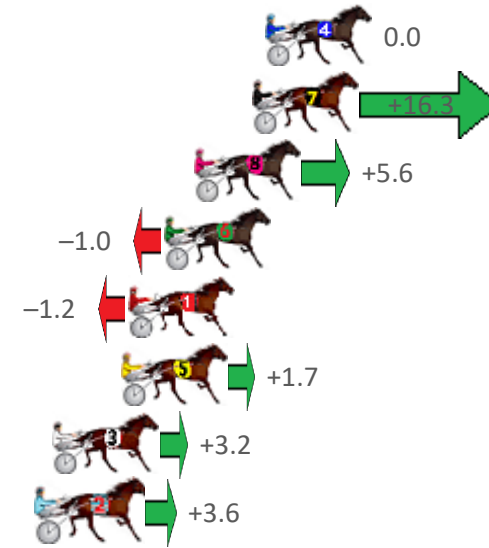

Pinjarra Race 6 Distance 2185m

Monday, 11 July 2022

Gross Time: 2:41.60 MileRate: 1:59.00 LeadTime: 42.20s First Qtr: 31.90s Second Qtr: 30.80s Third Qtr: 27.90s Fourth Qtr: 28.80s

No Horse	Plc	Margin	Time	800Time (W)	400 Time (W)
4 PIERRE WHITBY	1	0.0m	2:41.60	56.70s (0)	28.80s (0)
7 DISCO UNDER FIRE	2	0.5m	2:41.64	55.55s (0)	27.68s (1)
8 CARRERA MACH	3	2.8m	2:41.81	56.31s (0)	28.27s (0)
6 TWOANDAHALF TIGERS	4	4.0m	2:41.90	56.77s (1)	29.03s (1)
1 BILLY MACK	5	5.4m	2:42.01	56.78s (0)	28.76s (0)
5 GOOD TIMES AHEAD	6	5.7m	2:42.03	56.58s (1)	28.75s (1)
3 FREE TO AIR	7	8.4m	2:42.24	56.47s (1)	28.64s (1)
2 EUSTON FLYER	8	9.0m	2:42.28	56.45s (0)	28.41s (0)

Finish Position and metres gained from 800m

Sectionals
Powered
by

Home of PJ Harness Analyser

Want to know how successful PJ Harness Analyser is?
Click here for regular updates

www.pjdata.com.au admin@pjdata.com.au www.facebook.com/PJHarnessRacing

RWWA and provider are not responsible for the completeness or accuracy of any of the information contained herein, and makes no representations about its suitability for any purpose.