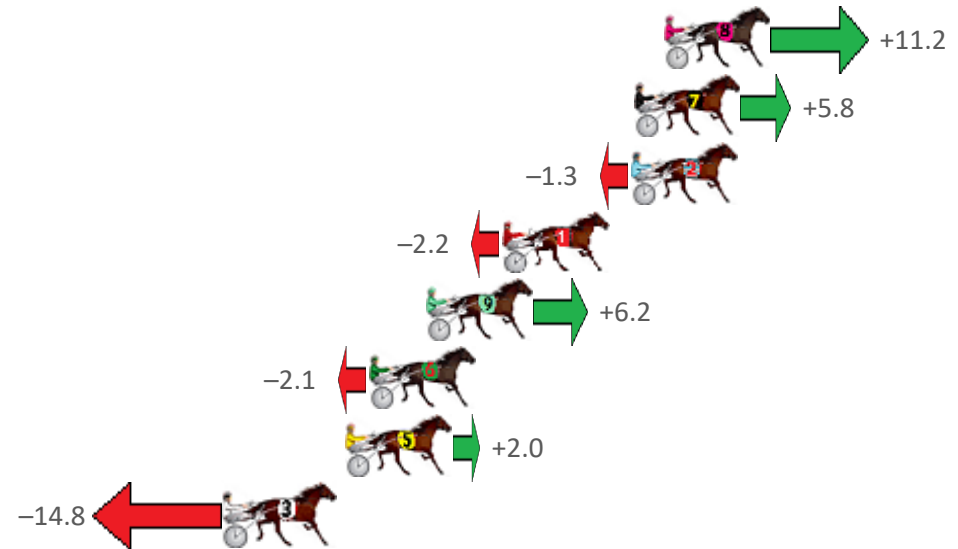

Central Wheatbelt Race 7 Distance 2100m

Sunday, 14 August 2022

Gross Time: 2:41.90 MileRate: 2:01.20 LeadTime: 40.00s First Qtr: 31.90s Second Qtr: 30.30s Third Qtr: 30.00s Fourth Qtr: 29.70s

NoHorse	Plc	Mar	800 Posi	400 Posi	Time	3rd Qtr	4th Qtr
8 SILENT REACTION	1	0.0m	11.2m (1)	12.0m (1)	2:41.90	30.05s	28.81s
7 BREWERY LANE	2	1.2m	7.0m (1)	7.8m (1)	2:41.99	30.06s	29.21s
2 CELEBRITY CHEF	3	1.3m	0.0m (0)	0.0m (0)	2:42.00	30.00s	29.80s
1 BATAVIA REACTOR	4	6.4m	4.2m (0)	4.4m (0)	2:42.40	30.02s	29.85s
9 CROCODILE KID	5	9.4m	15.6m (1)	16.2m (1)	2:42.63	30.04s	29.20s
6 SOHO CASH	6	11.7m	9.6m (0)	9.4m (0)	2:42.81	29.99s	29.87s
5 ARK OF ROCK	7	12.6m	14.6m (0)	13.6m (0)	2:42.88	29.93s	29.63s
3 HOW GOUDA SHE	8	17.4m	2.6m (1)	3.6m (1)	2:43.25	30.08s	30.72s

Finish Position and metres gained from 800m

Home of PJ Harness Analyser

Want to know how successful PJ Harness Analyser is?

Click here for regular updates

www.pjdata.com.au
admin@pjdata.com.au
www.facebook.com/PJHarnessRacing