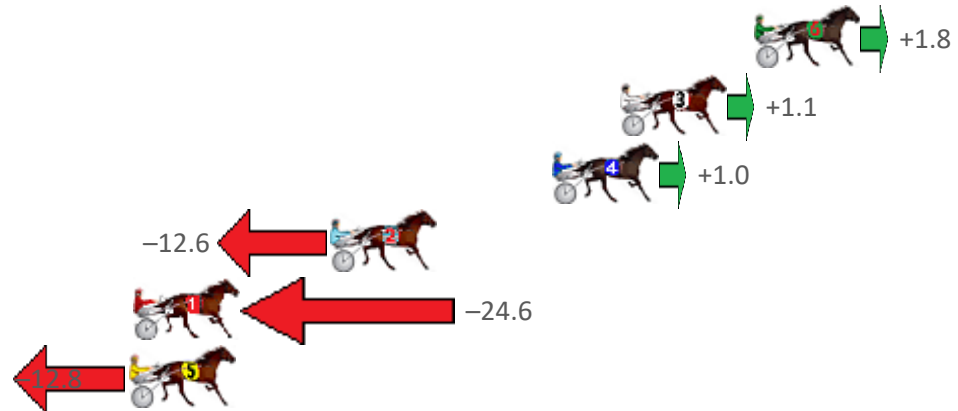

Central Wheatbelt Race 1 Distance 1730m

Sunday, 14 August 2022

Gross Time: 2:11.00 MileRate: 2:01.90 LeadTime: 9.30s First Qtr: 31.70s Second Qtr: 31.40s Third Qtr: 29.90s Fourth Qtr: 28.70s

NoHorse	Plc	Mar	800 Posi	400 Posi	Time	3rd Qtr	4th Qtr
6 FLASHING ARK	1	0.0m	1.8m (1)	0.0m (1)	2:11.00	29.77s	28.70s
3 ELLUCIFER	2	5.3m	6.4m (1)	5.2m (1)	2:11.40	29.81s	28.71s
4 ON GOLDEN ROAD	3	8.0m	9.0m (0)	12.0m (1)	2:11.60	30.11s	28.41s
2 BRODIE BOY	4	16.8m	4.2m (0)	8.0m (0)	2:12.27	30.19s	29.33s
1 SHES A DACTYL	5	24.6m	0.0m (0)	3.2m (0)	2:12.85	30.17s	30.23s
5 BARTLETT	6	24.8m	12.0m (1)	12.2m (2)	2:12.87	29.93s	29.60s

Finish Position and metres gained from 800m

Home of PJ Harness Analyser
Want to know how successful PJ Harness Analyser is?
Click here for regular updates

www.pjdata.com.au
admin@pjdata.com.au
www.facebook.com/PJHarnessRacing