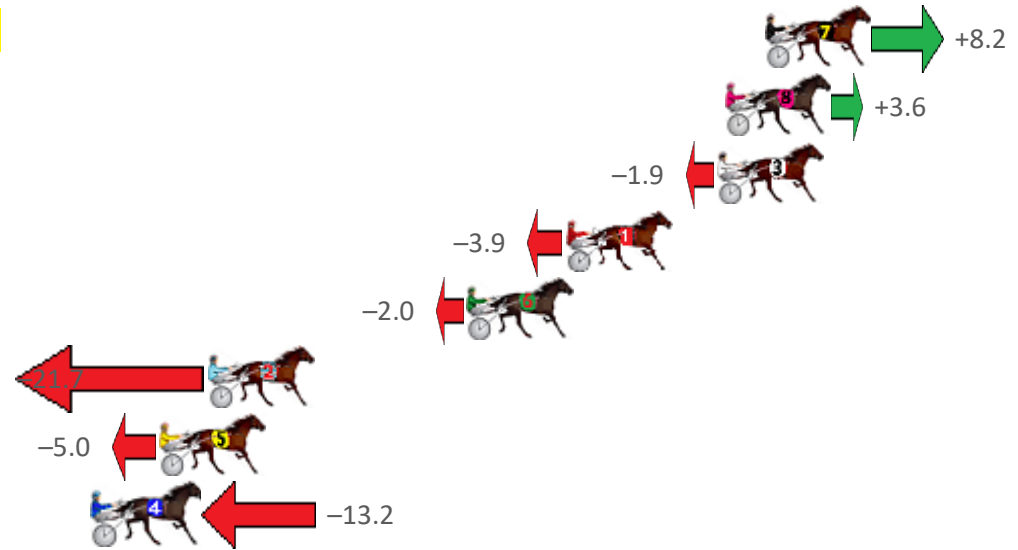

Central Wheatbelt Race 6 Distance 2130m

Sunday, 14 August 2022

Gross Time: 2:39.50 MileRate: 2:00.50 LeadTime: 38.80s First Qtr: 32.20s Second Qtr: 30.30s Third Qtr: 29.70s Fourth Qtr: 28.50s

NoHorse	Plc	Mar	800 Posi	400 Posi	Time	3rd Qtr	4th Qtr
7 SIMPLY SHAZ	1	0.0m	8.2m (0)	8.8m (0)	2:39.50	29.73s	27.88s
8 JUSTLIKE TURBO	2	1.6m	5.2m (1)	7.0m (1)	2:39.62	29.82s	28.12s
3 MANIFESTLY EXCESI	3	1.9m	0.0m (0)	0.0m (0)	2:39.64	29.70s	28.63s
1 BATAVIA BLACKHOLE	4	7.9m	4.0m (0)	4.4m (0)	2:40.09	29.73s	28.75s
6 IAM LAMBROS	5	11.8m	9.8m (1)	11.4m (1)	2:40.38	29.82s	28.53s
2 HILO TYSON	6	22.1m	0.4m (1)	2.6m (1)	2:41.15	29.89s	29.88s
5 MANOFTHEPEOPLE	7	24.0m	19.0m (0)	22.2m (0)	2:41.30	29.93s	28.63s
4 ARDENS WINSTAR	8	26.6m	13.4m (0)	17.0m (0)	2:41.49	29.97s	29.18s

Finish Position and metres gained from 800m

Home of PJ Harness Analyser

Want to know how successful PJ Harness Analyser is?

Click here for regular updates

www.pjdata.com.au
admin@pjdata.com.au
www.facebook.com/PJHarnessRacing

RISE Digital, Harness Racing Australia nor the provider accepts any responsibility for the completeness or accuracy of any of the information contained herein, and makes no representations about its suitability for any particular purpose. Users should make their own judgements about those matters and/or seek independent advice. You assume all risks associated with use of data provided on this page