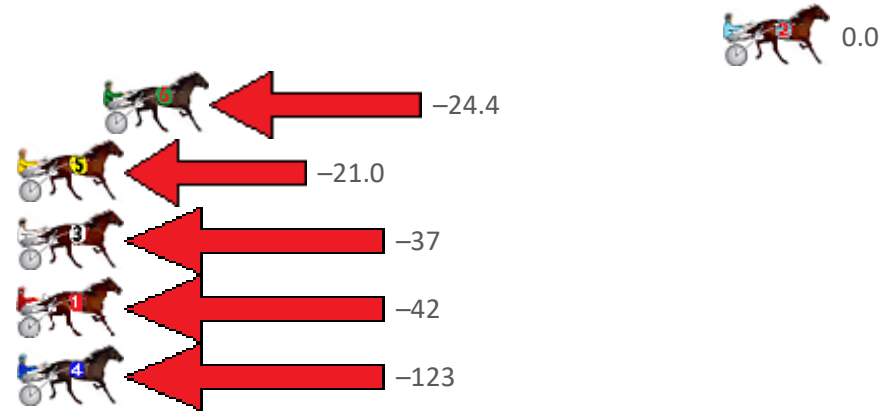

Central Wheatbelt Race 2 Distance 2130m

Sunday, 14 August 2022

Gross Time: 2:40.90 MileRate: 2:01.60 LeadTime: 38.50s First Qtr: 32.20s Second Qtr: 30.90s Third Qtr: 29.10s Fourth Qtr: 30.20s

NoHorse	Plc	Mar	800 Posi	400 Posi	Time	3rd Qtr	4th Qtr
2 HILO LOUISA	1	0.0m	0.0m (0)	0.0m (0)	2:40.90	29.10s	30.20s
6 BATAVIA BOB	2	24.6m	0.2m (1)	2.8m (1)	2:42.85	29.26s	31.84s
5 BROOKLYN MAI TAI	3	31.2m	10.2m (1)	12.8m (2)	2:43.37	29.27s	31.58s
3 HOT CINDER	4	41.6m	5.0m (1)	10.0m (1)	2:44.19	29.43s	32.57s
1 BARDAN KID	5	46.8m	4.8m (0)	11.0m (0)	2:44.60	29.51s	32.89s
4 STEPPING WOLF	6	133.1m	10.6m (0)	15.0m (1)	2:51.43	29.26s	39.07s

Finish Position and metres gained from 800m

Home of PJ Harness Analyser

Want to know how successful PJ Harness Analyser is?

Click here for regular updates

www.pjdata.com.au
admin@pjdata.com.au
www.facebook.com/PJHarnessRacing