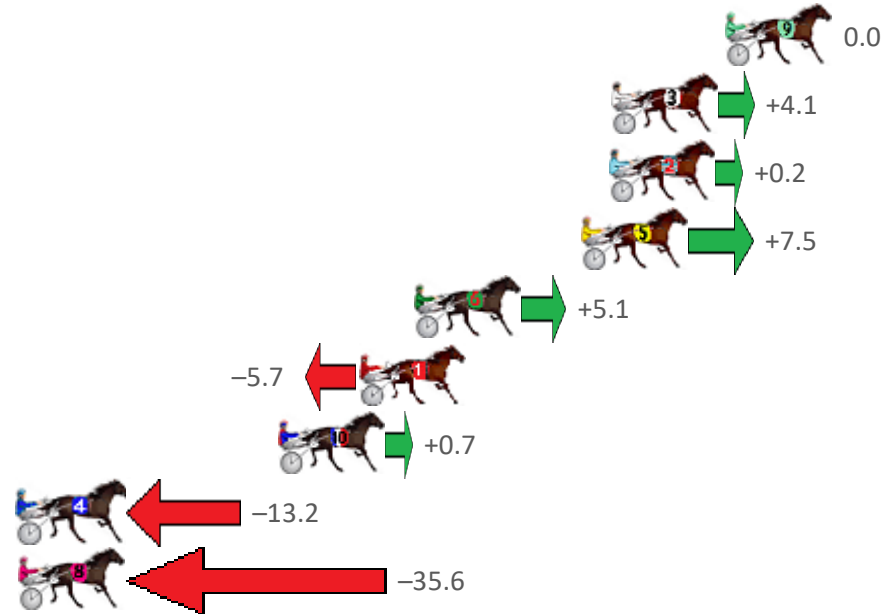

Central Wheatbelt Race 5 Distance 2130m

Sunday, 14 August 2022

Gross Time: 2:43.30 MileRate: 2:03.30 LeadTime: 40.10s First Qtr: 30.60s Second Qtr: 32.50s Third Qtr: 31.70s Fourth Qtr: 28.40s

NoHorse	Plc	Mar	800 Posi	400 Posi	Time	3rd Qtr	4th Qtr
9 STRENGTH AND HO	1	0.0m	0.0m (0)	0.0m (0)	2:43.30	31.70s	28.40s
3 MUMMAS LITTLE ST	2	4.5m	8.6m (1)	3.4m (1)	2:43.64	31.32s	28.48s
2 VELVET SHADOW	3	4.6m	4.8m (0)	4.8m (0)	2:43.64	31.70s	28.39s
5 BETTOR LOOK	4	5.7m	13.2m (1)	3.2m (2)	2:43.73	30.96s	28.58s
6 ON A GOOD NOTE	5	12.3m	17.4m (1)	8.6m (2)	2:44.22	31.06s	28.66s
1 BATAVIA DREAMER	6	14.5m	8.8m (0)	9.6m (0)	2:44.38	31.78s	28.75s
10 OBSERVATION	7	17.7m	18.4m (0)	24.2m (0)	2:44.62	32.11s	27.94s
4 PEEPING TOM	8	36.2m	23.0m (1)	16.8m (1)	2:46.00	31.32s	29.77s
8 WHOZ THIS	9	49.6m	14.0m (0)	17.0m (0)	2:47.00	32.06s	30.70s

Finish Position and metres gained from 800m

Home of PJ Harness Analyser
Want to know how successful PJ Harness Analyser is?
Click here for regular updates

www.pjdata.com.au
admin@pjdata.com.au
www.facebook.com/PJHarnessRacing

RISE Digital, Harness Racing Australia nor the provider accepts any responsibility for the completeness or accuracy of any of the information contained herein, and makes no representations about its suitability for any particular purpose. Users should make their own judgements about those matters and/or seek independent advice. You assume all risks associated with use of data provided on this page