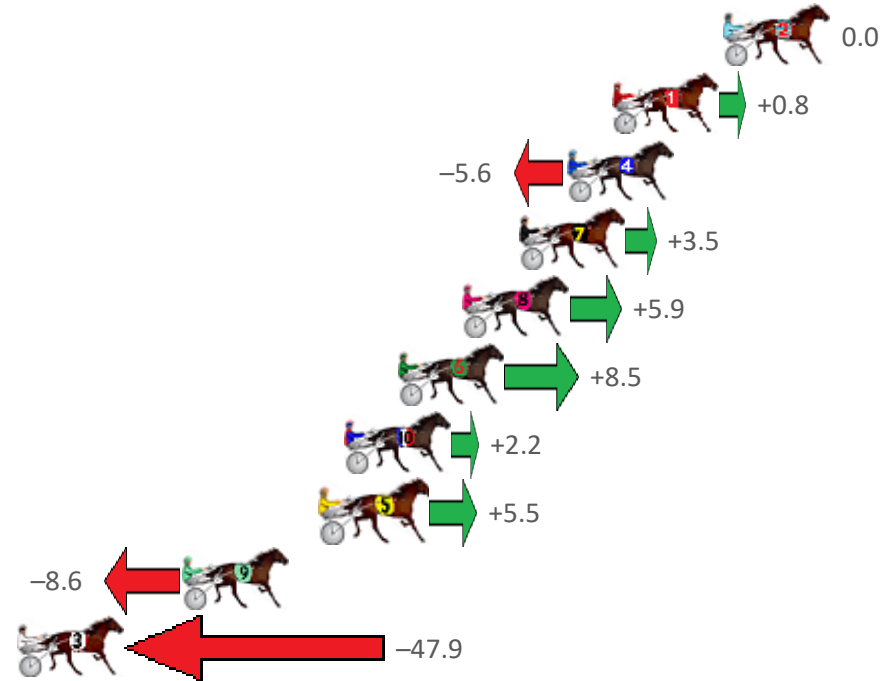

Central Wheatbelt Race 3 Distance 2130m

Sunday, 14 August 2022

Gross Time: 2:39.70 MileRate: 2:00.70 LeadTime: 39.60s First Qtr: 31.00s Second Qtr: 29.00s Third Qtr: 29.70s Fourth Qtr: 30.40s

NoHorse	Plc	Mar	800 Posi	400 Posi	Time	3rd Qtr	4th Qtr
2 MARY JOE	1	0.0m	0.0m (0)	0.0m (0)	2:39.70	29.70s	30.40s
1 GIRLFROMDANDALU	2	4.4m	5.2m (0)	4.6m (0)	2:40.05	29.66s	30.38s
4 SWEETDREAM TRUN	3	6.2m	0.6m (1)	1.2m (1)	2:40.19	29.74s	30.78s
7 IM DECADENT	4	8.1m	11.6m (0)	10.4m (0)	2:40.34	29.61s	30.23s
8 SEBASTIENS LAD	5	10.3m	16.2m (0)	15.0m (0)	2:40.52	29.61s	30.04s
6 BETTYS LASS	6	12.9m	21.4m (0)	19.2m (0)	2:40.73	29.54s	29.92s
10 SPORTS CENTRAL	7	15.0m	17.2m (1)	18.4m (2)	2:40.89	29.79s	30.14s
5 LETS ROCK TONIGHT	8	15.9m	21.4m (1)	19.0m (3)	2:40.97	29.52s	30.17s
9 BELLS FOOL	9	21.4m	12.8m (1)	13.8m (2)	2:41.40	29.77s	30.97s
3 THE MERCENARY	10	53.7m	5.8m (1)	17.4m (1)	2:43.97	30.53s	33.14s

Finish Position and metres gained from 800m

Home of PJ Harness Analyser

Want to know how successful PJ Harness Analyser is?

Click here for regular updates

www.pjdata.com.au
admin@pjdata.com.au
www.facebook.com/PJHarnessRacing