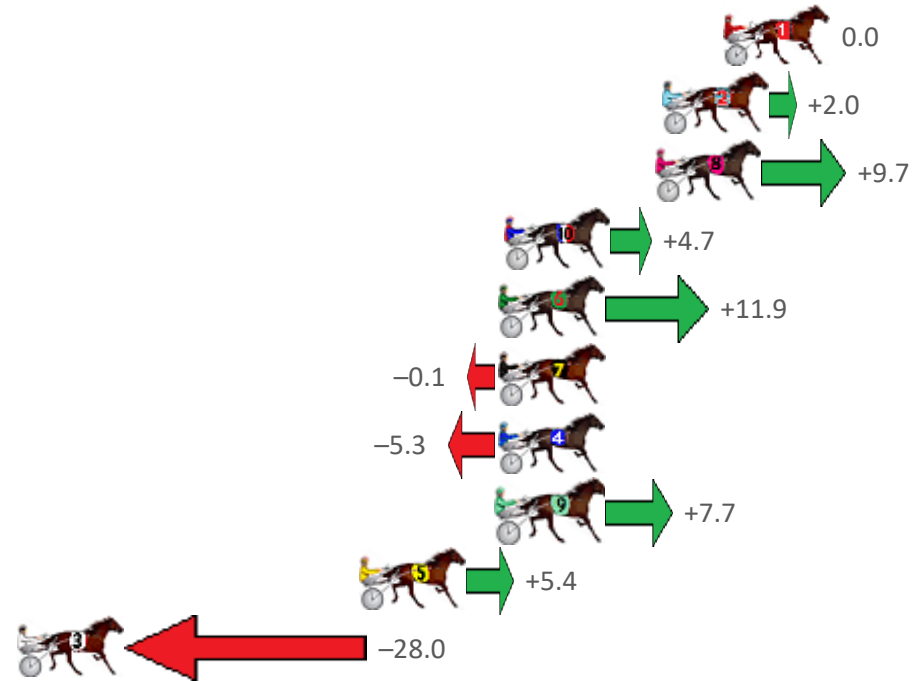

Central Wheatbelt Race 4 Distance 1730m

Sunday, 14 August 2022

Gross Time: 2:08.60 MileRate: 1:59.60 LeadTime: 8.80s First Qtr: 30.20s Second Qtr: 30.50s Third Qtr: 29.70s Fourth Qtr: 29.40s

NoHorse	Plc	Mar	800 Posi	400 Posi	Time	3rd Qtr	4th Qtr
1 I WORK OUT	1	0.0m	0.0m (0)	0.0m (0)	2:08.60	29.70s	29.40s
2 STAR OF THE BAY	2	2.4m	4.4m (0)	4.4m (0)	2:08.79	29.70s	29.25s
8 STAR FOR ME	3	2.7m	12.4m (1)	11.8m (1)	2:08.81	29.65s	28.73s
10 ADDA PARIS	4	8.7m	13.4m (0)	10.8m (0)	2:09.27	29.51s	29.25s
6 SLEEK AND SWEET	5	8.9m	20.8m (1)	19.8m (1)	2:09.29	29.62s	28.60s
7 HEZA BEAUTY	5	8.9m	8.8m (0)	7.8m (1)	2:09.29	29.63s	29.48s
4 BATAVIA PLAYBOY	7	8.9m	3.6m (1)	3.6m (1)	2:09.29	29.70s	29.79s
9 CRACKA TINNY	8	8.9m	16.6m (1)	15.6m (2)	2:09.29	29.62s	28.91s
5 RUSINOL	9	14.4m	19.8m (0)	16.8m (0)	2:09.71	29.48s	29.22s
3 SHEHADI	10	36.2m	8.2m (1)	11.4m (2)	2:11.39	29.94s	31.21s

Finish Position and metres gained from 800m

Home of PJ Harness Analyser
Want to know how successful PJ Harness Analyser is?
Click here for regular updates

www.pjdata.com.au
admin@pjdata.com.au
www.facebook.com/PJHarnessRacing

RISE Digital, Harness Racing Australia nor the provider accepts any responsibility for the completeness or accuracy of any of the information contained herein, and makes no representations about its suitability for any particular purpose. Users should make their own judgements about those matters and/or seek independent advice. You assume all risks associated with use of data provided on this page