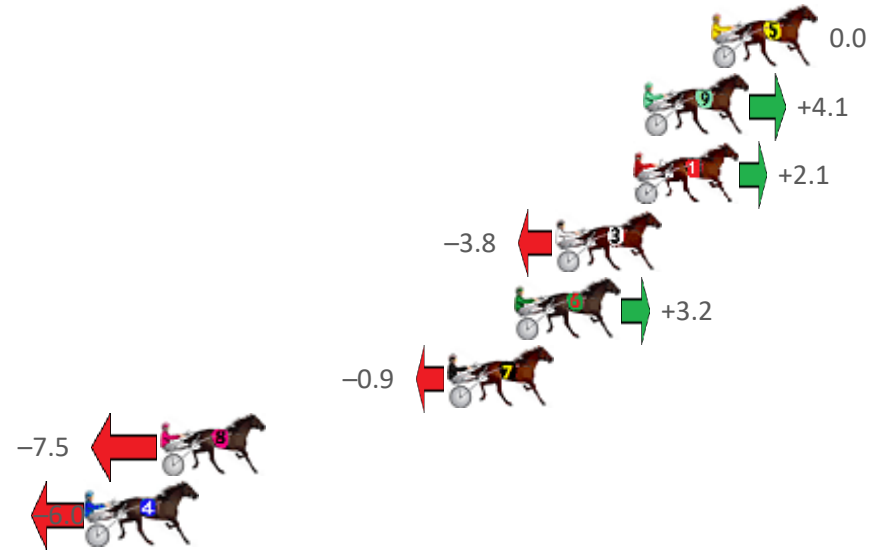

Central Wheatbelt Race 6 Distance 1730m

Sunday, 28 August 2022

Gross Time: 2:08.80 MileRate: 1:59.80 LeadTime: 8.60s First Qtr: 31.20s Second Qtr: 30.80s Third Qtr: 30.20s Fourth Qtr: 28.00s

No Horse	Plc	Mar	800 Posi	400 Posi	Time	3rd Qtr	4th Qtr
5 TEVARICH	1	0.0m	0.0m (0)	0.0m (0)	2:08.80	30.20s	28.00s
9 HENRIK LARSSON	2	2.7m	6.8m (1)	7.4m (1)	2:09.00	30.23s	27.67s
1 AUSSIE EDITION	3	3.1m	5.2m (0)	4.4m (0)	2:09.03	30.14s	27.91s
3 SIMPLY SHAZ	4	6.2m	2.4m (1)	2.8m (1)	2:09.26	30.24s	28.24s
6 GORDON	5	7.8m	11.0m (1)	11.8m (1)	2:09.37	30.25s	27.72s
7 HILO TYSON	6	10.5m	9.6m (0)	9.4m (0)	2:09.57	30.19s	28.08s
8 ARDENS WINSTAR	7	21.9m	14.4m (0)	15.4m (0)	2:10.41	30.29s	28.45s
4 MANOFTHEPEOPLE	8	24.8m	18.8m (0)	19.8m (0)	2:10.63	30.29s	28.35s

Finish Position and metres gained from 800m

Home of PJ Harness Analyser

Want to know how successful PJ Harness Analyser is?

Click here for regular updates

www.pjdata.com.au
admin@pjdata.com.au
www.facebook.com/PJHarnessRacing