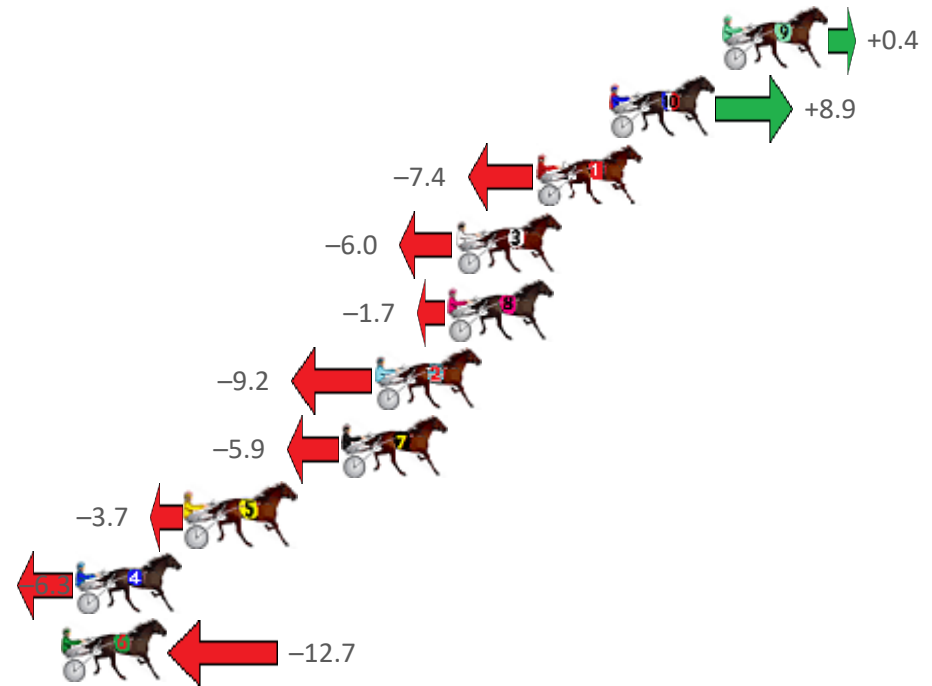

Central Wheatbelt Race 5 Distance 2130m

Sunday, 28 August 2022

Gross Time: 2:38.80 MileRate: 2:00.00 LeadTime: 39.70s First Qtr: 31.60s Second Qtr: 28.70s Third Qtr: 29.80s Fourth Qtr: 29.00s

No Horse	Plc	Mar	800 Posi	400 Posi	Time	3rd Qtr	4th Qtr
9 TUX AND TAILS	1	0.0m	0.4m (1)	0.0m (1)	2:38.80	29.77s	29.00s
10 PATRIKIAR	2	4.5m	13.4m (1)	14.2m (2)	2:39.14	29.85s	28.30s
1 MISS TIVOLI	3	7.4m	0.0m (0)	0.4m (0)	2:39.36	29.84s	29.50s
3 KRAKKA LIGHTNING	4	10.6m	4.6m (1)	9.2m (1)	2:39.61	30.14s	29.10s
8 TENACIOUS GEORGE	5	10.9m	9.2m (1)	14.4m (1)	2:39.63	30.18s	28.75s
2 BAZZA MAC	6	13.8m	4.6m (0)	6.6m (0)	2:39.85	29.95s	29.52s
7 MARY JOE	7	15.1m	9.2m (0)	12.4m (0)	2:39.95	30.04s	29.19s
5 SHES A HARLEQUIN	8	21.3m	17.6m (1)	20.2m (1)	2:40.42	29.99s	29.08s
4 MISTER RIGGERS	9	25.7m	19.4m (0)	26.0m (0)	2:40.76	30.28s	28.98s
6 ADDA PARIS	10	26.3m	13.6m (0)	19.6m (0)	2:40.80	30.25s	29.48s

Finish Position and metres gained from 800m

Home of PJ Harness Analyser

Want to know how successful PJ Harness Analyser is?
[Click here for regular updates](#)

www.pjdata.com.au
admin@pjdata.com.au
www.facebook.com/PJHarnessRacing

RISE Digital, Harness Racing Australia nor the provider accepts any responsibility for the completeness or accuracy of any of the information contained herein, and makes no representations about its suitability for any particular purpose. Users should make their own judgements about those matters and/or seek independent advice. You assume all risks associated with use of data provided on this page