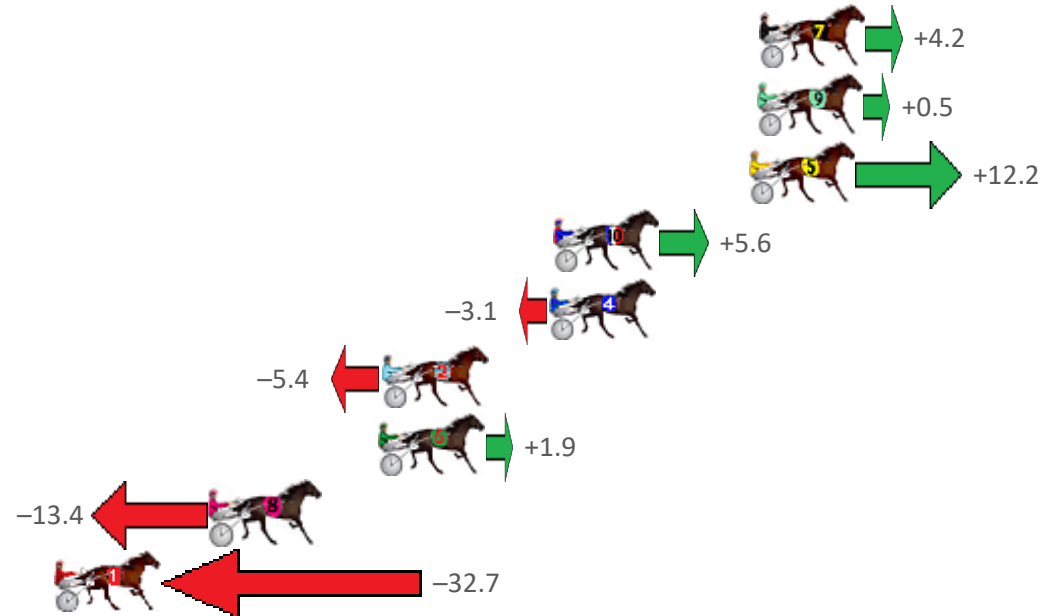

Central Wheatbelt Race 4 Distance 2130m

Sunday, 28 August 2022

Gross Time: 2:42.60 MileRate: 2:02.80 LeadTime: 40.30s First Qtr: 32.80s Second Qtr: 30.30s Third Qtr: 30.90s Fourth Qtr: 28.30s

No Horse	Plc	Mar	800 Posi	400 Posi	Time	3rd Qtr	4th Qtr
7 BATAVIA STREAMLIN	1	0.0m	4.2m (0)	5.0m (0)	2:42.60	30.94s	27.95s
9 I WORK OUT	2	0.1m	0.6m (1)	0.0m (1)	2:42.61	30.86s	28.31s
5 STAR FOR ME	3	0.4m	12.6m (0)	9.8m (1)	2:42.63	30.66s	27.64s
10 SALIGO BAY	4	8.2m	13.8m (1)	13.6m (2)	2:43.21	30.87s	27.92s
4 BATAVIA PLAYBOY	5	8.3m	5.2m (1)	5.4m (1)	2:43.22	30.92s	28.50s
2 LEWIS WILLIAM	6	15.0m	9.6m (1)	9.4m (2)	2:43.72	30.90s	28.69s
6 GIRLFROMDANDALU	7	15.1m	17.0m (0)	15.2m (0)	2:43.72	30.77s	28.29s
8 RUSINOL	8	21.8m	8.4m (0)	9.0m (0)	2:44.22	30.99s	29.20s
1 MYBROTHERSKEEPE	9	32.7m	0.0m (0)	0.6m (0)	2:45.03	31.05s	30.56s

Finish Position and metres gained from 800m

Home of PJ Harness Analyser

Want to know how successful PJ Harness Analyser is?
[Click here for regular updates](#)

www.pjdata.com.au
admin@pjdata.com.au
www.facebook.com/PJHarnessRacing

RISE Digital, Harness Racing Australia nor the provider accepts any responsibility for the completeness or accuracy of any of the information contained herein, and makes no representations about its suitability for any particular purpose. Users should make their own judgements about those matters and/or seek independent advice. You assume all risks associated with use of data provided on this page