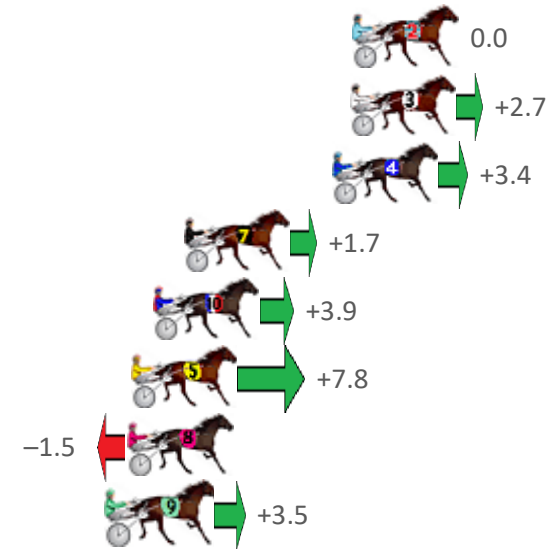

Central Wheatbelt Race 8 Distance 1730m

Sunday, 28 August 2022

Gross Time: 2:09.40 MileRate: 2:00.40 LeadTime: 8.90s First Qtr: 30.40s Second Qtr: 30.80s Third Qtr: 30.10s Fourth Qtr: 29.20s

No Horse	Plc	Mar	800 Posi	400 Posi	Time	3rd Qtr	4th Qtr
2 ARK OF ROCK	1	0.0m	0.0m (0)	0.0m (0)	2:09.40	30.10s	29.20s
3 ROCKINTHEBOX	2	0.1m	2.8m (1)	3.8m (1)	2:09.41	30.17s	28.93s
4 CAVALRY CALL	3	0.8m	4.2m (0)	4.6m (0)	2:09.46	30.13s	28.92s
7 SPORTS CENTRAL	4	6.7m	8.4m (0)	9.6m (0)	2:09.91	30.19s	28.99s
10 SEBASTIENS LAD	5	7.9m	11.8m (1)	16.0m (2)	2:10.01	30.40s	28.61s
5 LETS ROCK TONIGHT	6	8.8m	16.6m (1)	22.0m (0)	2:10.07	30.48s	28.24s
8 SECOND AMENDME	7	8.9m	7.4m (1)	13.4m (1)	2:10.08	30.54s	28.87s
9 IM DECADENT	8	9.7m	13.2m (0)	14.2m (0)	2:10.14	30.17s	28.87s

Finish Position and metres gained from 800m

Home of PJ Harness Analyser
Want to know how successful PJ Harness Analyser is?
Click here for regular updates

www.pjdata.com.au
admin@pjdata.com.au
www.facebook.com/PJHarnessRacing