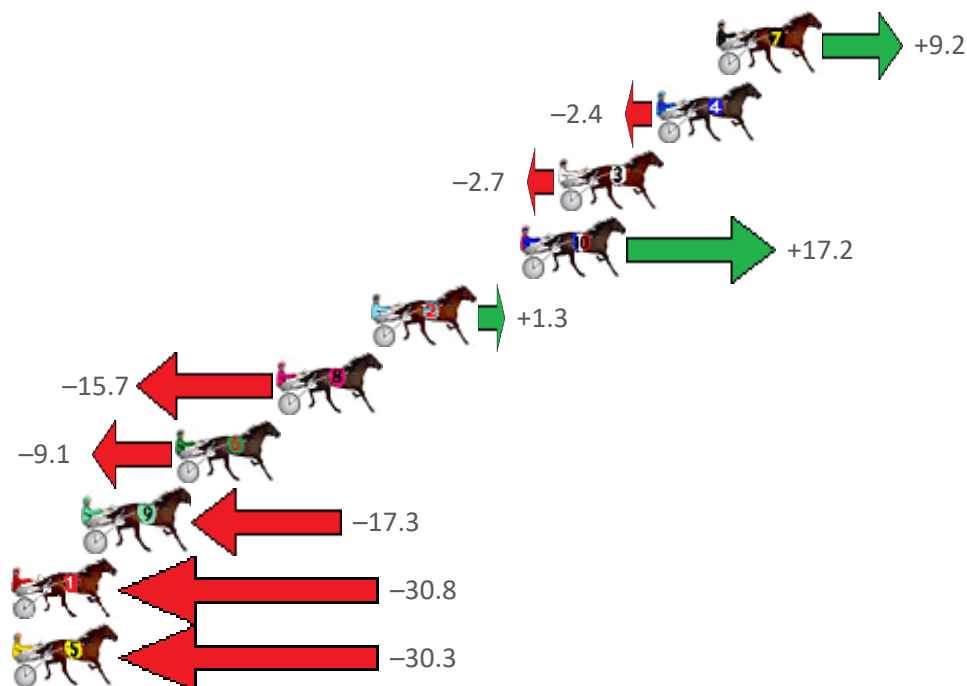

Central Wheatbelt Race 2 Distance 1730m

Sunday, 28 August 2022

Gross Time: 2:10.60 MileRate: 2:01.50 LeadTime: 8.60s First Qtr: 30.80s Second Qtr: 29.60s Third Qtr: 30.80s Fourth Qtr: 30.80s

No Horse	Plc	Mar	800 Posi	400 Posi	Time	3rd Qtr	4th Qtr
7 SULPHUR CREEK	1	0.0m	9.2m (0)	12.2m (1)	2:10.60	31.03s	29.87s
4 HOT CINDER	2	2.4m	0.0m (0)	0.0m (0)	2:10.79	30.80s	30.98s
3 ALTA EGO	3	6.3m	3.6m (1)	7.8m (1)	2:11.11	31.12s	30.69s
10 BROOKLYN MAI TAI	4	7.8m	25.0m (1)	23.2m (2)	2:11.23	30.66s	29.62s
2 MOON DAISY	5	13.7m	15.0m (0)	17.0m (0)	2:11.70	30.95s	30.55s
8 STEPPING WOLF	6	17.5m	1.8m (2)	2.8m (1)	2:12.01	30.88s	31.93s
6 DREAM WALKER	7	21.5m	12.4m (1)	21.0m (1)	2:12.33	31.46s	30.84s
9 GOLDEN MOVE	8	25.1m	7.8m (1)	16.8m (1)	2:12.62	31.49s	31.44s
1 BARDAN KID	9	35.0m	4.2m (0)	8.0m (0)	2:13.42	31.09s	32.87s
5 HI TOMMY	10	57.9m	27.6m (0)	34.0m (0)	2:15.26	31.29s	32.63s

Finish Position and metres gained from 800m

Home of PJ Harness Analyser

Want to know how successful PJ Harness Analyser is?

Click here for regular updates

www.pjdata.com.au
admin@pjdata.com.au
www.facebook.com/PJHarnessRacing

RISE Digital, Harness Racing Australia nor the provider accepts any responsibility for the completeness or accuracy of any of the information contained herein, and makes no representations about its suitability for any particular purpose. Users should make their own judgements about those matters and/or seek independent advice. You assume all risks associated with use of data provided on this page