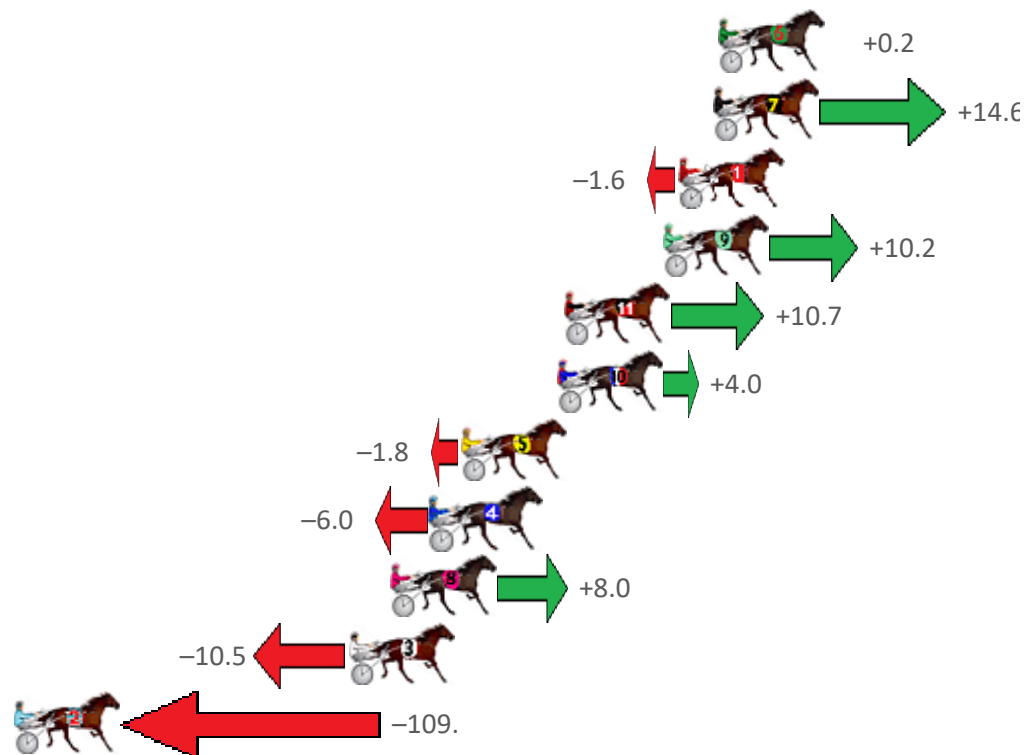

Central Wheatbelt Race 7 Distance 2500m

Sunday, 28 August 2022

Gross Time: 3:12.30 MileRate: 2:02.80 LeadTime: 69.60s First Qtr: 31.90s Second Qtr: 29.70s Third Qtr: 31.20s Fourth Qtr: 29.90s

No Horse	Plc	Mar	800 Posi	400 Posi	Time	3rd Qtr	4th Qtr
6 EL JESSIE	1	0.0m	0.2m (1)	0.2m (1)	3:12.30	31.20s	29.89s
7 CRACKA TINNY	2	0.2m	14.8m (1)	6.0m (2)	3:12.32	30.52s	29.47s
1 CELEBRITY CHEF	3	1.6m	0.0m (0)	0.0m (0)	3:12.43	31.20s	30.02s
9 TOTO PICASSO	4	2.2m	12.4m (0)	15.6m (0)	3:12.47	31.42s	28.90s
11 CROCODILE KID	5	6.1m	16.8m (0)	11.4m (2)	3:12.78	30.78s	29.51s
10 TEXAS TARA	6	6.4m	10.4m (1)	13.4m (1)	3:12.80	31.42s	29.38s
5 HOW GOUDA SHE	7	10.2m	8.4m (0)	11.4m (0)	3:13.10	31.43s	29.81s
4 BATAVIA BLACKHOLE	8	11.4m	5.4m (1)	8.2m (1)	3:13.19	31.42s	30.14s
8 BREWERY LANE	9	13.0m	21.0m (0)	20.0m (0)	3:13.32	31.11s	29.38s
3 SOHO CASH	10	14.7m	4.2m (0)	7.2m (0)	3:13.45	31.44s	30.46s
2 DYNAMITE BEACH	11	269.6m	160.0m (0)	210.0m (0)	3:33.42	35.09s	34.33s

Finish Position and metres gained from 800m

Home of PJ Harness Analyser

Want to know how successful PJ Harness Analyser is?
[Click here for regular updates](#)

www.pjdata.com.au
admin@pjdata.com.au
www.facebook.com/PJHarnessRacing

RISE Digital, Harness Racing Australia nor the provider accepts any responsibility for the completeness or accuracy of any of the information contained herein, and makes no representations about its suitability for any particular purpose. Users should make their own judgements about those matters and/or seek independent advice. You assume all risks associated with use of data provided on this page