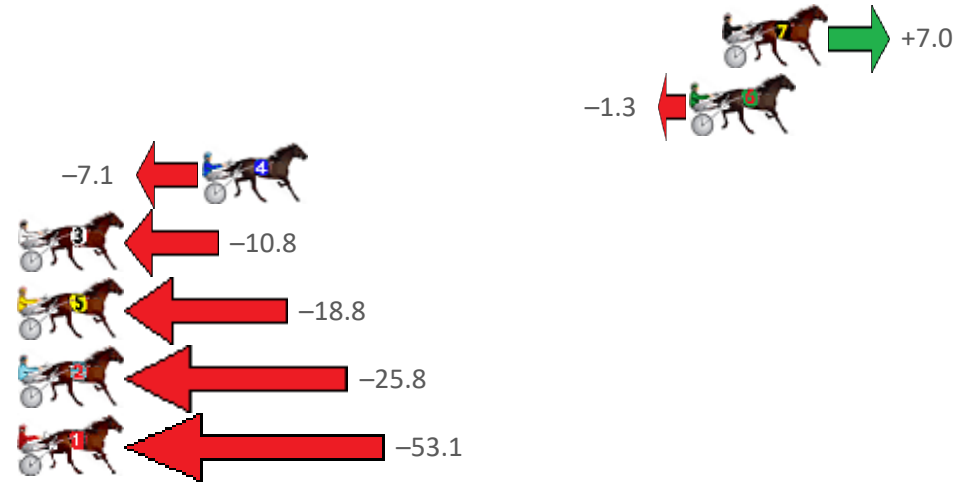

Central Wheatbelt Race 1 Distance 2130m

Sunday, 28 August 2022

Gross Time: 2:44.00 MileRate: 2:03.90 LeadTime: 37.40s First Qtr: 34.00s Second Qtr: 31.90s Third Qtr: 32.40s Fourth Qtr: 28.30s

No Horse	Plc	Mar	800 Posi	400 Posi	Time	3rd Qtr	4th Qtr
7 ROAD STAR	1	0.0m	7.0m (1)	4.2m (1)	2:44.00	32.17s	28.00s
6 ELLUCIFER	2	1.3m	0.0m (0)	0.0m (0)	2:44.10	32.41s	28.39s
4 ON GOLDEN ROAD	3	20.7m	13.6m (0)	17.0m (1)	2:45.54	32.68s	28.56s
3 BARTLETT	4	28.2m	17.4m (1)	15.4m (2)	2:46.10	32.31s	29.20s
5 SHES A DACTYL	5	28.2m	9.4m (0)	13.4m (0)	2:46.10	32.78s	29.34s
2 QUEEN OF STARS	6	31.0m	5.2m (0)	6.8m (0)	2:46.30	32.64s	30.00s
1 BRODIE BOY	7	55.7m	2.6m (1)	12.8m (1)	2:48.14	33.39s	31.32s

Finish Position and metres gained from 800m

Home of PJ Harness Analyser

Want to know how successful PJ Harness Analyser is?

Click here for regular updates

www.pjdata.com.au
admin@pjdata.com.au
www.facebook.com/PJHarnessRacing