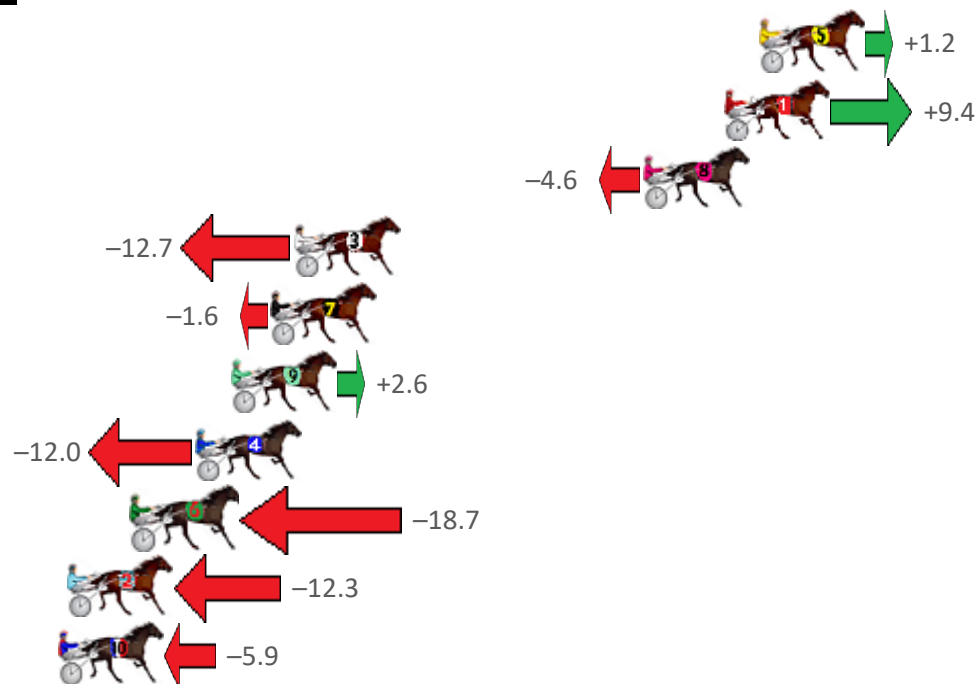

Central Wheatbelt Race 3 Distance 1730m

Sunday, 28 August 2022

Gross Time: 2:09.00 MileRate: 2:00.00 LeadTime: 8.60s First Qtr: 32.60s Second Qtr: 28.20s Third Qtr: 30.20s Fourth Qtr: 29.40s

No Horse	Plc	Mar	800 Posi	400 Posi	Time	3rd Qtr	4th Qtr
5 HILO LOUISA	1	0.0m	1.2m (0)	0.0m (0)	2:09.00	30.11s	29.40s
1 MUMMAS LITTLE ST	2	1.4m	10.8m (0)	10.6m (0)	2:09.11	30.18s	28.73s
8 CAPRICORN JOE	3	4.6m	0.0m (1)	2.4m (1)	2:09.35	30.38s	29.56s
3 OSAKA	4	18.5m	5.8m (0)	6.4m (0)	2:10.43	30.26s	30.28s
7 VELVET SHADOW	5	19.4m	17.8m (0)	16.0m (0)	2:10.50	30.07s	29.65s
9 CYBER STORM	6	21.0m	23.6m (0)	21.8m (0)	2:10.62	30.07s	29.34s
4 GOODEALEHMADDIE	7	22.4m	10.4m (1)	9.4m (2)	2:10.73	30.14s	30.35s
6 GLADYS GUGMAN	8	24.9m	6.2m (1)	10.4m (1)	2:10.92	30.53s	30.46s
2 BATAVIA DREAMER	9	27.5m	15.2m (1)	15.2m (2)	2:11.12	30.21s	30.30s
10 BETTOR LOOK	10	27.9m	22.0m (1)	22.8m (1)	2:11.15	30.26s	29.77s

Finish Position and metres gained from 800m

Home of PJ Harness Analyser

Want to know how successful PJ Harness Analyser is?

Click here for regular updates

www.pjdata.com.au
admin@pjdata.com.au
www.facebook.com/PJHarnessRacing

RISE Digital, Harness Racing Australia nor the provider accepts any responsibility for the completeness or accuracy of any of the information contained herein, and makes no representations about its suitability for any particular purpose. Users should make their own judgements about those matters and/or seek independent advice. You assume all risks associated with use of data provided on this page