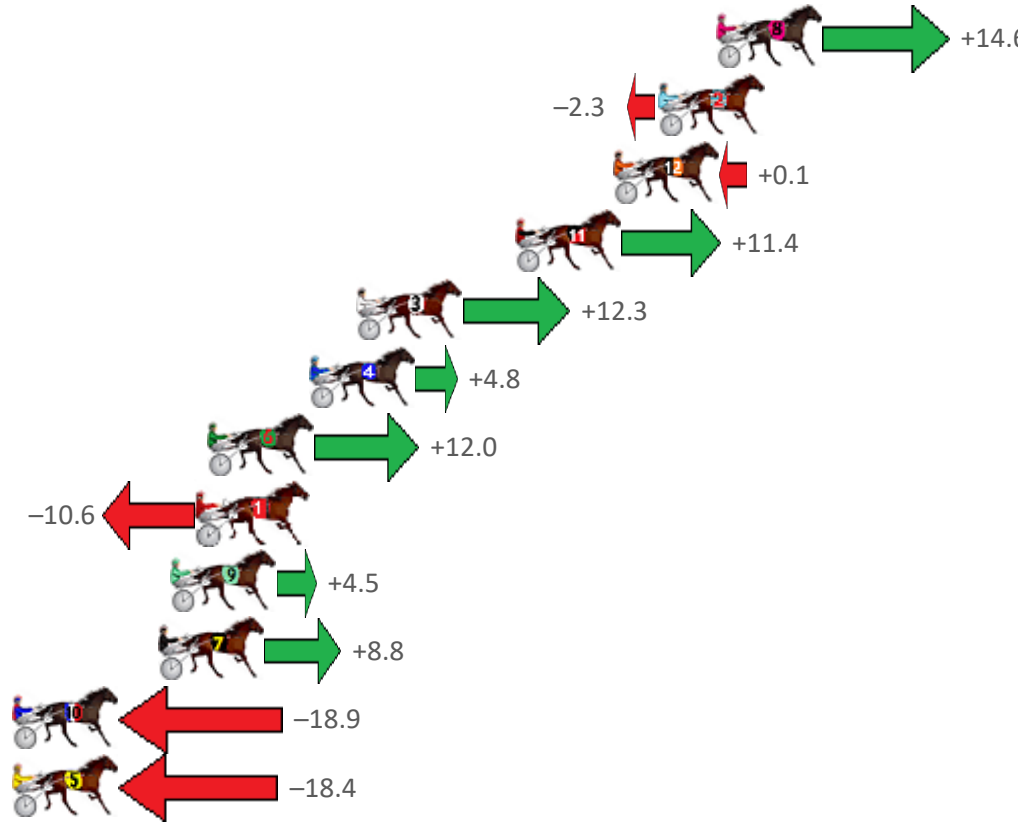

Pinjarra Race 4 Distance 2185m

Monday, 29 August 2022

Gross Time: 2:41.10 MileRate: 1:58.70 LeadTime: 42.50s First Qtr: 30.40s Second Qtr: 27.90s Third Qtr: 29.60s Fourth Qtr: 30.70s

No Horse	Plc	Mar	800 Posi	400 Posi	Time	3rd Qtr	4th Qtr
8 MIDDLE OF THE ROA	1	0.0m	14.6m (0)	15.6m (0)	2:41.10	29.70s	29.51s
2 CHERRY ON THE CAK	2	2.3m	0.0m (0)	0.0m (0)	2:41.28	29.60s	30.88s
12 TOMLOUS JAMBO	3	4.1m	4.2m (0)	4.4m (0)	2:41.43	29.62s	30.68s
11 MOOLAH MAGNET	4	8.0m	19.4m (0)	20.4m (0)	2:41.74	29.69s	29.75s
3 SAVE THIS DANCE	5	14.3m	26.6m (0)	25.4m (0)	2:42.25	29.53s	29.85s
4 ZUEDE	6	16.2m	21.0m (1)	22.8m (1)	2:42.40	29.74s	30.20s
6 JEDREK	7	20.2m	32.2m (0)	27.0m (1)	2:42.72	29.22s	30.18s
1 DEVILS COURAGE	8	20.6m	10.0m (0)	11.4m (0)	2:42.75	29.69s	31.40s
9 NAVY STREET	9	21.7m	26.2m (1)	18.8m (3)	2:42.84	29.04s	30.92s
7 RODGER JAMES	10	22.2m	31.0m (1)	24.0m (2)	2:42.88	29.08s	30.56s
10 JUST ROC	11	30.3m	11.4m (1)	14.8m (1)	2:43.53	29.83s	31.88s
5 WHERESTHETOWRO	12	34.2m	15.8m (1)	18.2m (2)	2:43.85	29.76s	31.92s

Finish Position and metres gained from 800m

Home of PJ Harness Analyser

Want to know how successful PJ Harness Analyser is?
[Click here for regular updates](#)

www.pjdata.com.au
admin@pjdata.com.au
www.facebook.com/PJHarnessRacing

RISE Digital, Harness Racing Australia nor the provider accepts any responsibility for the completeness or accuracy of any of the information contained herein, and makes no representations about its suitability for any particular purpose. Users should make their own judgements about those matters and/or seek independent advice. You assume all risks associated with use of data provided on this page