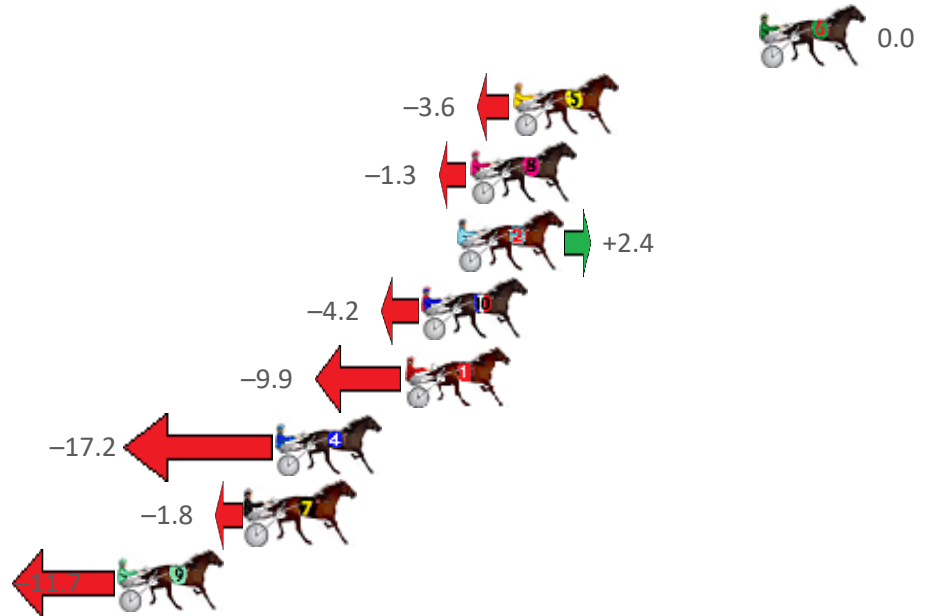

Pinjarra Race 6 Distance 2185m

Monday, 29 August 2022

Gross Time: 2:38.30 MileRate: 1:56.60 LeadTime: 41.80s First Qtr: 30.90s Second Qtr: 28.70s Third Qtr: 28.30s Fourth Qtr: 28.60s

No Horse	Plc	Mar	800 Posi	400 Posi	Time	3rd Qtr	4th Qtr
6 BOORAA	1	0.0m	0.0m (0)	0.0m (0)	2:38.30	28.30s	28.60s
5 ROKORICO	2	9.8m	6.2m (1)	7.8m (1)	2:39.04	28.41s	28.74s
8 RASCAL	3	11.5m	10.2m (0)	8.4m (2)	2:39.16	28.17s	28.82s
2 NUCLEAR POKER	4	12.0m	14.4m (0)	9.6m (0)	2:39.20	27.96s	28.77s
10 ROLL UP	5	13.4m	9.2m (2)	3.6m (2)	2:39.31	27.90s	29.30s
1 BE ROCK HARD	6	14.1m	4.2m (0)	4.6m (0)	2:39.36	28.32s	29.28s
4 PONTEVIVO	7	19.2m	2.0m (1)	3.6m (1)	2:39.74	28.41s	29.71s
7 GOOD TIMES AHEAD	8	20.4m	18.6m (0)	14.2m (1)	2:39.83	27.99s	29.04s
9 CROWDED REACTOR	9	25.5m	13.8m (1)	9.0m (3)	2:40.22	27.95s	29.77s

Finish Position and metres gained from 800m

Home of PJ Harness Analyser

Want to know how successful PJ Harness Analyser is?
[Click here for regular updates](#)

www.pjdata.com.au
admin@pjdata.com.au
www.facebook.com/PJHarnessRacing

RISE Digital, Harness Racing Australia nor the provider accepts any responsibility for the completeness or accuracy of any of the information contained herein, and makes no representations about its suitability for any particular purpose. Users should make their own judgements about those matters and/or seek independent advice. You assume all risks associated with use of data provided on this page