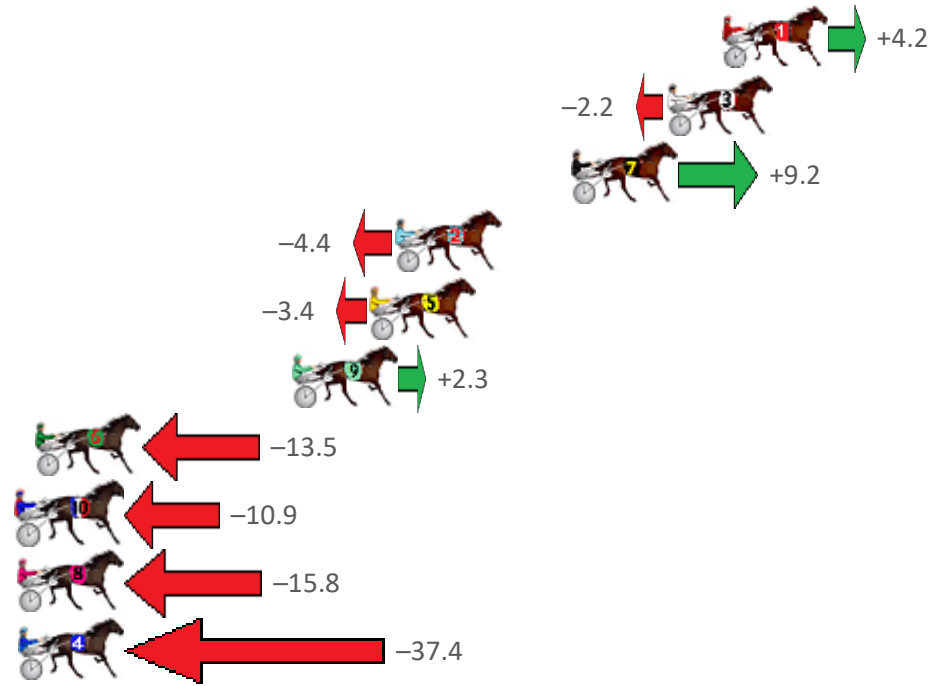

Pinjarra Race 7 Distance 2116m

Monday, 29 August 2022

Gross Time: 2:37.60 MileRate: 1:59.90 LeadTime: 39.80s First Qtr: 31.60s Second Qtr: 29.20s Third Qtr: 28.30s Fourth Qtr: 28.70s

No Horse	Plc	Mar	800 Posi	400 Posi	Time	3rd Qtr	4th Qtr
1 TROOPINGOFTHECO	1	0.0m	4.2m (0)	4.0m (0)	2:37.60	28.29s	28.41s
3 SKIPPYS DELIGHT	2	2.2m	0.0m (0)	0.0m (0)	2:37.77	28.30s	28.86s
7 IM THE BEST	3	6.0m	15.2m (1)	8.0m (1)	2:38.05	27.79s	28.56s
2 THEWIZARD	4	13.0m	8.6m (0)	8.2m (0)	2:38.58	28.27s	29.04s
5 HESACHARMER	5	14.0m	10.6m (1)	3.2m (1)	2:38.65	27.77s	29.47s
9 CALL TO ARMS	6	17.1m	19.4m (1)	12.2m (2)	2:38.89	27.79s	29.05s
6 MISTA MANGELS	7	27.3m	13.8m (0)	14.6m (0)	2:39.66	28.35s	29.61s
10 GOLD HORSESHOE	8	32.5m	21.6m (2)	15.4m (3)	2:40.05	27.85s	29.92s
8 CAULONIA ARTY	9	34.0m	18.2m (0)	19.6m (0)	2:40.16	28.39s	29.73s
4 OVER ARMED	10	44.0m	6.6m (1)	13.4m (1)	2:40.92	28.77s	30.88s

Finish Position and metres gained from 800m

Home of PJ Harness Analyser
Want to know how successful PJ Harness Analyser is?
Click here for regular updates

www.pjdata.com.au
admin@pjdata.com.au
www.facebook.com/PJHarnessRacing

RISE Digital, Harness Racing Australia nor the provider accepts any responsibility for the completeness or accuracy of any of the information contained herein, and makes no representations about its suitability for any particular purpose. Users should make their own judgements about those matters and/or seek independent advice. You assume all risks associated with use of data provided on this page