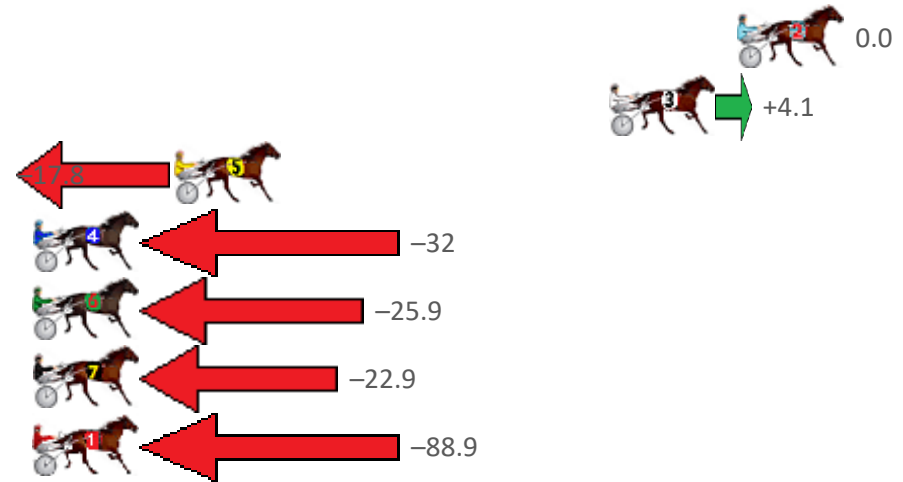

Pinjarra Race 1 Distance 2116m

Monday, 29 August 2022

Gross Time: 2:44.00 MileRate: 2:03.60 LeadTime: 43.40s First Qtr: 31.00s Second Qtr: 28.80s Third Qtr: 30.10s Fourth Qtr: 30.70s

No Horse	Plc	Mar	800 Posi	400 Posi	Time	3rd Qtr	4th Qtr
2 BETTY BOOTZ OFF	1	0.0m	0.0m (0)	0.0m (0)	2:44.00	30.10s	30.70s
3 LUCKY CHARM	2	5.1m	9.2m (0)	7.2m (1)	2:44.41	29.95s	30.54s
5 BIRTHDAY SUIT	3	22.4m	4.6m (1)	5.0m (0)	2:45.80	30.12s	32.03s
4 KELL ROAD KID	4	36.6m	4.8m (0)	10.8m (0)	2:46.94	30.53s	32.67s
6 MY MDINA	5	48.9m	23.0m (0)	29.0m (0)	2:47.93	30.54s	32.22s
7 PEACHEE	6	58.1m	35.2m (0)	37.4m (0)	2:48.67	30.25s	32.28s
1 THE HONOURS	7	163.9m	75.0m (0)	120.0m (0)	2:57.16	33.47s	34.05s

Finish Position and metres gained from 800m

Home of PJ Harness Analyser

Want to know how successful PJ Harness Analyser is?
[Click here for regular updates](#)

www.pjdata.com.au
admin@pjdata.com.au
www.facebook.com/PJHarnessRacing

RISE Digital, Harness Racing Australia nor the provider accepts any responsibility for the completeness or accuracy of any of the information contained herein, and makes no representations about its suitability for any particular purpose. Users should make their own judgements about those matters and/or seek independent advice. You assume all risks associated with use of data provided on this page