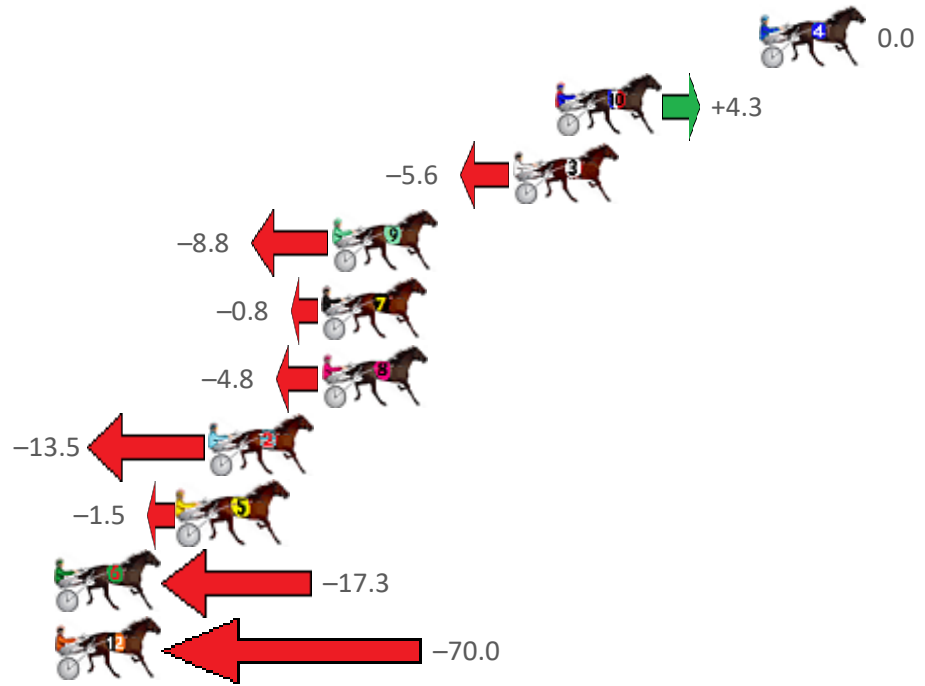

Pinjarra Race 5 Distance 2185m

Monday, 29 August 2022

Gross Time: 2:39.40 MileRate: 1:57.40 LeadTime: 41.70s First Qtr: 31.00s Second Qtr: 28.50s Third Qtr: 28.90s Fourth Qtr: 29.30s

No Horse	Plc	Mar	800 Posi	400 Posi	Time	3rd Qtr	4th Qtr
4 GYPSY DRAGON	1	0.0m	0.0m (0)	0.0m (0)	2:39.40	28.90s	29.30s
10 ICY WINDS	2	8.1m	12.4m (1)	15.2m (2)	2:40.02	29.11s	28.78s
3 DOVE CRY	3	9.8m	4.2m (0)	4.2m (0)	2:40.15	28.90s	29.71s
9 CALL ME HEAVEN	4	17.0m	8.2m (1)	10.4m (2)	2:40.71	29.06s	29.78s
7 MADDY ROCKS	5	17.4m	16.6m (1)	19.6m (2)	2:40.74	29.12s	29.14s
8 LIL DELIGHT	5	17.4m	12.6m (0)	15.2m (0)	2:40.74	29.09s	29.46s
2 ZIGGEY	7	21.9m	8.4m (0)	10.4m (0)	2:41.08	29.04s	30.14s
5 SISTERS	8	23.1m	21.6m (0)	24.8m (0)	2:41.18	29.13s	29.18s
6 GO WIDGIE	9	34.7m	17.4m (0)	19.6m (1)	2:42.07	29.05s	30.40s
12 OUR LOVE AFFAIR	10	73.8m	3.8m (1)	13.6m (1)	2:45.07	29.58s	33.68s

Finish Position and metres gained from 800m

Home of PJ Harness Analyser
Want to know how successful PJ Harness Analyser is?
Click here for regular updates

www.pjdata.com.au
admin@pjdata.com.au
www.facebook.com/PJHarnessRacing

RISE Digital, Harness Racing Australia nor the provider accepts any responsibility for the completeness or accuracy of any of the information contained herein, and makes no representations about its suitability for any particular purpose. Users should make their own judgements about those matters and/or seek independent advice. You assume all risks associated with use of data provided on this page