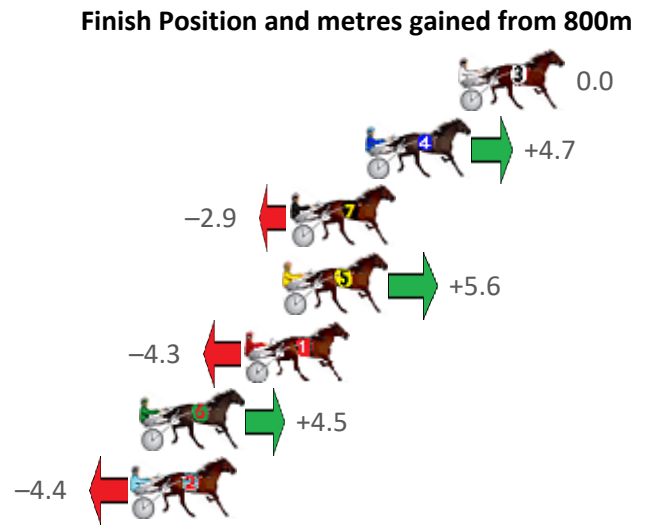

Pinjarra Race 8 Distance 2185m

Monday, 29 August 2022

Gross Time: 2:43.00 MileRate: 2:00.10 LeadTime: 42.30s First Qtr: 32.70s Second Qtr: 30.70s Third Qtr: 30.20s Fourth Qtr: 27.10s

No Horse	Plc	Mar	800 Posi	400 Posi	Time	3rd Qtr	4th Qtr
3 CARABAO	1	0.0m	0.0m (0)	0.0m (0)	2:43.00	30.20s	27.10s
4 CHEER THE MAJOR	2	3.7m	8.4m (1)	8.4m (1)	2:43.26	30.18s	26.78s
7 ROCKSTAR REBEL	3	6.7m	3.8m (1)	3.8m (1)	2:43.48	30.21s	27.30s
5 GENERAL JOLT	4	7.0m	12.6m (1)	13.4m (1)	2:43.50	30.23s	26.67s
1 LIBBA RACY	5	8.5m	4.2m (0)	5.0m (0)	2:43.61	30.27s	27.34s
6 SUNSHINE SWIFT	6	12.7m	17.2m (1)	15.0m (2)	2:43.91	30.03s	26.95s
2 FIFO	7	13.0m	8.6m (0)	10.0m (0)	2:43.93	30.31s	27.30s

Home of PJ Harness Analyser

Want to know how successful PJ Harness Analyser is?
Click here for regular updates

www.pjdata.com.au
admin@pjdata.com.au
www.facebook.com/PJHarnessRacing

RISE Digital, Harness Racing Australia nor the provider accepts any responsibility for the completeness or accuracy of any of the information contained herein, and makes no representations about its suitability for any particular purpose. Users should make their own judgements about those matters and/or seek independent advice. You assume all risks associated with use of data provided on this page