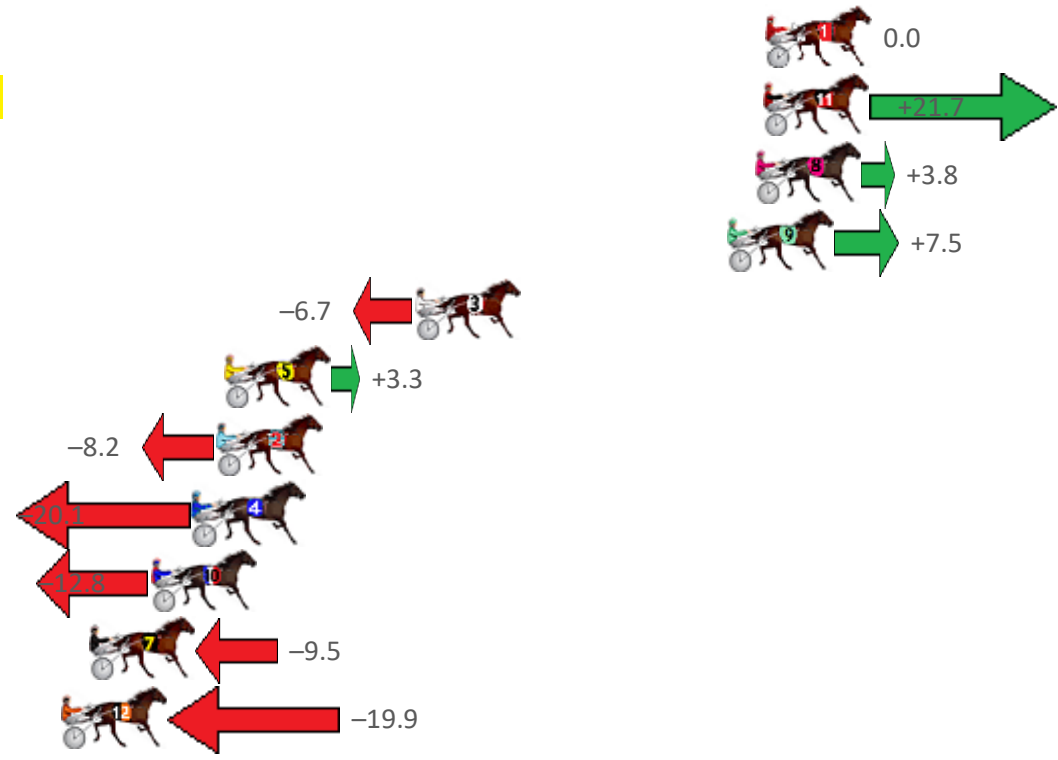

Pinjarra Race 2 Distance 1684m

Monday, 29 August 2022

Gross Time: 2:01.60 MileRate: 1:56.20 LeadTime: 5.00s First Qtr: 29.00s Second Qtr: 30.70s Third Qtr: 29.00s Fourth Qtr: 27.90s

No Horse	Plc	Mar	800 Posi	400 Posi	Time	3rd Qtr	4th Qtr
1 ELWADDELL	1	0.0m	0.0m (0)	0.0m (0)	2:01.60	29.00s	27.90s
11 SKYLORD	2	0.1m	21.8m (1)	9.2m (4)	2:01.61	28.10s	27.27s
8 YOUR GRACE	3	0.4m	4.2m (0)	4.6m (0)	2:01.63	29.02s	27.61s
9 CHACO EAGLE	4	1.5m	9.0m (0)	9.2m (0)	2:01.71	29.00s	27.37s
3 HEZ ALL THE RAGE	5	13.9m	7.2m (1)	8.6m (1)	2:02.62	29.11s	28.27s
5 ALLAGLOW	6	21.5m	24.8m (0)	18.2m (1)	2:03.18	28.54s	28.13s
2 LUKES MISTAKE	7	21.8m	13.6m (0)	15.2m (0)	2:03.20	29.12s	28.36s
4 MARBEECHSAM	8	22.7m	2.6m (1)	3.4m (1)	2:03.27	29.08s	29.24s
10 FLASHING ARK	9	24.4m	11.6m (1)	5.6m (2)	2:03.39	28.60s	29.20s
7 SOHO CONFIDENTIA	10	26.9m	17.4m (1)	6.6m (3)	2:03.57	28.26s	29.31s
12 HUNT THE MAGIC	11	38.1m	18.2m (0)	12.2m (2)	2:04.40	28.61s	29.70s

Finish Position and metres gained from 800m

Home of PJ Harness Analyser

Want to know how successful PJ Harness Analyser is?
[Click here for regular updates](#)

www.pjdata.com.au
admin@pjdata.com.au
www.facebook.com/PJHarnessRacing

RISE Digital, Harness Racing Australia nor the provider accepts any responsibility for the completeness or accuracy of any of the information contained herein, and makes no representations about its suitability for any particular purpose. Users should make their own judgements about those matters and/or seek independent advice. You assume all risks associated with use of data provided on this page