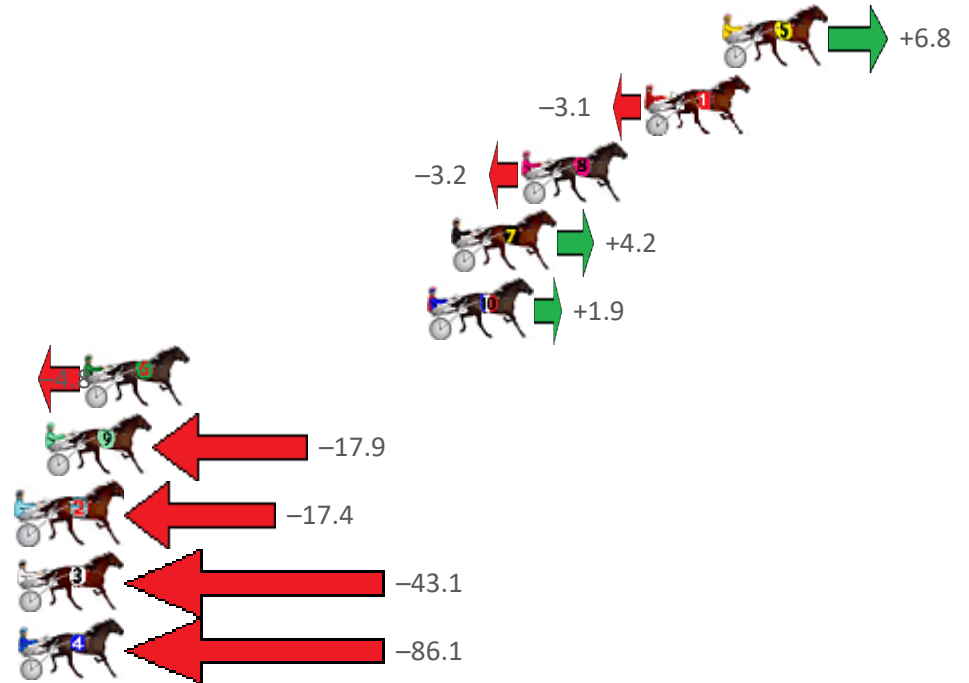

Pinjarra Race 3 Distance 2185m

Monday, 29 August 2022

Gross Time: 2:45.00 MileRate: 2:01.60 LeadTime: 43.00s First Qtr: 33.10s Second Qtr: 30.20s Third Qtr: 29.90s Fourth Qtr: 28.80s

No Horse	Plc	Mar	800 Posi	400 Posi	Time	3rd Qtr	4th Qtr
5 MISS STEFANI	1	0.0m	6.8m (1)	3.6m (2)	2:45.00	29.66s	28.54s
1 PLEASE NOT TONIGH	2	3.1m	0.0m (0)	0.0m (0)	2:45.23	29.90s	29.02s
8 IRES ALLEN	3	8.0m	4.8m (0)	4.6m (0)	2:45.60	29.89s	29.04s
7 SASSY ANNIE	4	10.8m	15.0m (2)	7.2m (3)	2:45.82	29.34s	29.06s
10 EGYPTIAN QUEEN	5	11.7m	13.6m (0)	12.4m (1)	2:45.88	29.81s	28.75s
6 RISKITFORDABISKIT	6	25.4m	20.6m (0)	14.6m (2)	2:46.92	29.48s	29.57s
9 ALTA RAPIDO	7	26.9m	9.0m (0)	9.0m (0)	2:47.03	29.92s	30.08s
2 STAR GLANCE	8	28.8m	11.4m (1)	9.8m (2)	2:47.18	29.81s	30.16s
3 EILEENMAY	9	45.1m	2.0m (1)	1.6m (1)	2:48.41	29.93s	31.91s
4 STAR OF KAOS	10	146.1m	60.0m (0)	100.0m (0)	2:56.04	32.88s	32.10s

Finish Position and metres gained from 800m

Home of PJ Harness Analyser

Want to know how successful PJ Harness Analyser is?

Click here for regular updates

www.pjdata.com.au
admin@pjdata.com.au
www.facebook.com/PJHarnessRacing

RISE Digital, Harness Racing Australia nor the provider accepts any responsibility for the completeness or accuracy of any of the information contained herein, and makes no representations about its suitability for any particular purpose. Users should make their own judgements about those matters and/or seek independent advice. You assume all risks associated with use of data provided on this page