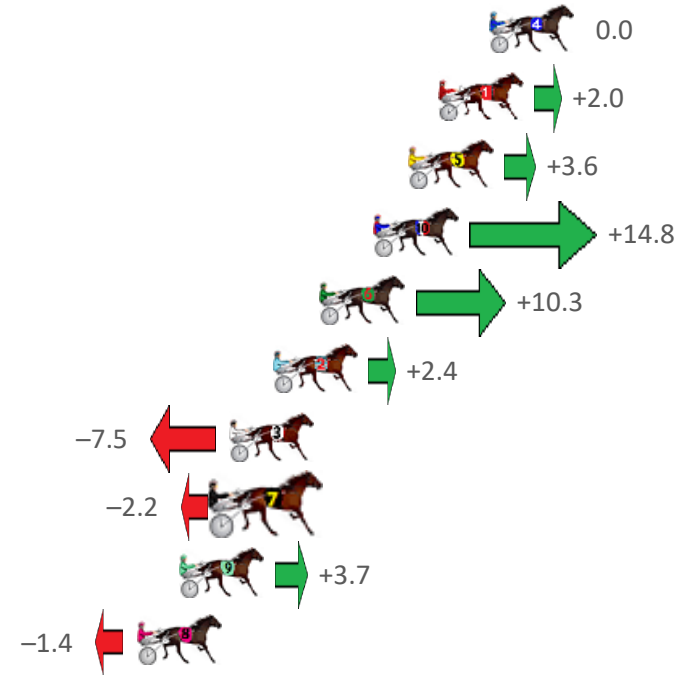

Central Wheatbelt Race 4 Distance 2130m

Sunday, 18 June 2023

Gross Time: 2:42.60 MileRate: 2:02.80 LeadTime: 38.70s First Qtr: 32.20s Second Qtr: 32.00s Third Qtr: 30.00s Fourth Qtr: 29.70s

NoHorse	Plc	Mar	800 Posi	400 Posi	Time	3rd Qtr	4th Qtr
4 TORREVEAN AMY	1	0.0m	0.0m (0)	0.0m (0)	2:42.60	30.00s	29.70s
1 GOTA GOOD WARH	2	2.0m	4.0m (0)	4.0m (0)	2:42.76	30.00s	29.55s
5 DAZZLING JEWEL	3	3.2m	6.8m (1)	2.8m (2)	2:42.85	29.70s	29.73s
10 SANFORD HARRY	4	4.6m	19.4m (2)	7.4m (2)	2:42.96	29.11s	29.49s
6 PATH OF GOLD	5	6.7m	17.0m (0)	14.0m (2)	2:43.12	29.77s	29.16s
2 VELVET SHADOW	6	8.6m	11.0m (1)	8.4m (1)	2:43.27	29.81s	29.71s
3 ALTA EGO	7	10.3m	2.8m (1)	3.8m (1)	2:43.40	30.08s	30.18s
7 JADES FORTUNE	8	10.6m	8.4m (0)	9.4m (0)	2:43.43	30.07s	29.79s
9 BELLS FOOL	9	12.3m	16.0m (1)	13.0m (1)	2:43.56	29.78s	29.65s
8 OUR GLOWING STAR	10	14.0m	12.6m (0)	13.4m (0)	2:43.69	30.06s	29.74s

Finish Position and metres gained from 800m

PJ Harness Analyser

Sectional Analysis Software - Not just a formguide!

www.facebook.com/PJHarnessRacing

RISE Digital, Harness Racing Australia nor the provider accepts any responsibility for the completeness or accuracy of any of the information contained herein, and makes no representations about its suitability for any particular purpose. Users should make their own judgements about those matters and/or seek independent advice. You assume all risks associated with use of data provided on this page