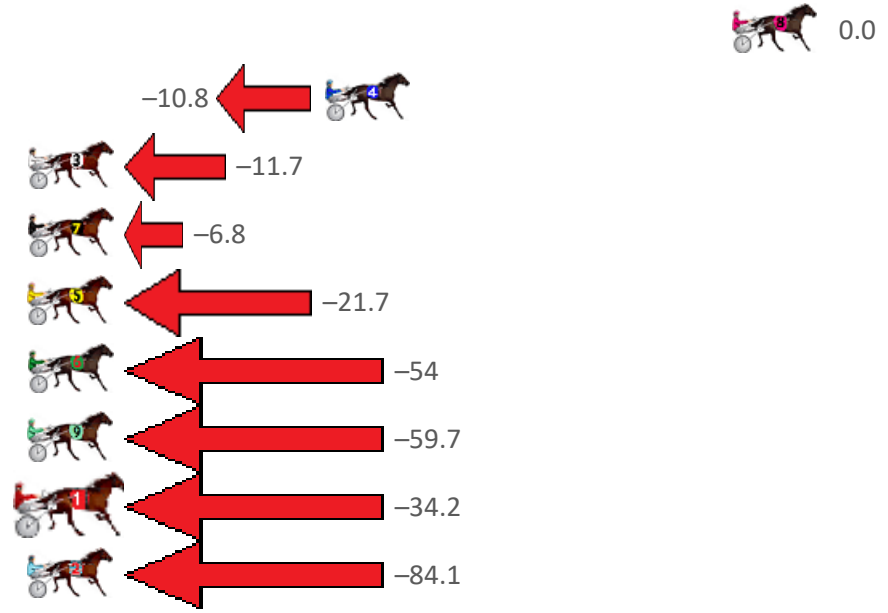

Central Wheatbelt Race 2 Distance 2130m

Sunday, 18 June 2023

Gross Time: 2:38.80 MileRate: 2:00.00 LeadTime: 37.90s First Qtr: 31.60s Second Qtr: 29.80s Third Qtr: 30.00s Fourth Qtr: 29.50s

NoHorse	Plc	Mar	800 Posi	400 Posi	Time	3rd Qtr	4th Qtr
8 EASTERN ADVANCE	1	0.0m	0.0m (0)	0.0m (0)	2:38.80	30.00s	29.50s
4 ROCK THE BANK	2	16.2m	5.4m (0)	4.2m (0)	2:40.05	29.92s	30.38s
3 LUCY HELEN	3	31.5m	19.8m (0)	12.2m (0)	2:41.24	29.45s	30.92s
7 TIFFANY ROBYNE	4	35.4m	28.6m (0)	19.0m (1)	2:41.54	29.30s	30.70s
5 ON GOLDEN ROAD	5	45.5m	23.8m (0)	14.2m (1)	2:42.32	29.31s	31.80s
6 ESCAPEFROMREALIT	6	84.4m	31.2m (1)	28.8m (1)	2:45.33	29.86s	33.58s
9 INFRINGEMENTNOTI	7	86.5m	26.8m (1)	29.0m (0)	2:45.49	30.20s	33.72s
1 HOOAH	8	89.2m	55.0m (0)	65.0m (0)	2:45.70	30.75s	31.27s
2 ARKAMARA STAR	9	93.7m	9.6m (0)	4.0m (1)	2:46.05	29.64s	36.08s

Finish Position and metres gained from 800m

PJ Harness Analyser

Sectional Analysis Software - Not just a formguide!

www.facebook.com/PJHarnessRacing

RISE Digital, Harness Racing Australia nor the provider accepts any responsibility for the completeness or accuracy of any of the information contained herein, and makes no representations about its suitability for any particular purpose. Users should make their own judgements about those matters and/or seek independent advice. You assume all risks associated with use of data provided on this page