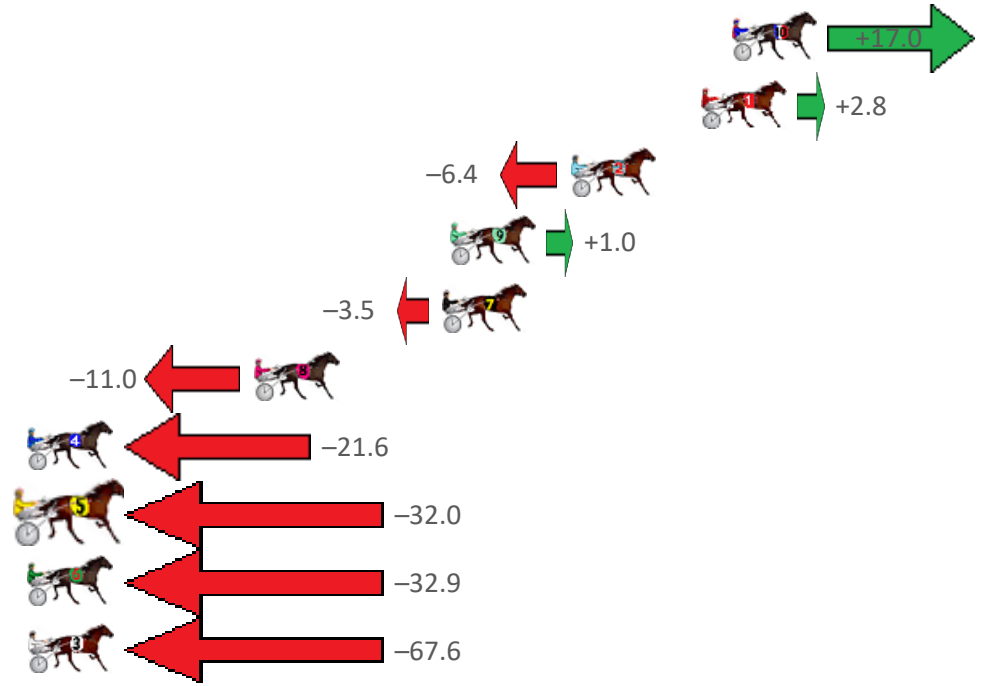

Central Wheatbelt Race 3 Distance 2130m

Sunday, 18 June 2023

Gross Time: 2:39.20 MileRate: 2:00.30 LeadTime: 37.10s First Qtr: 30.80s Second Qtr: 30.20s Third Qtr: 30.90s Fourth Qtr: 30.20s

NoHorse	Plc	Mar	800 Posi	400 Posi	Time	3rd Qtr	4th Qtr
10 OUR LADY JEN	1	0.0m	17.0m (1)	16.4m (3)	2:39.20	30.84s	28.97s
1 PACIFIC EAGLE	2	1.2m	4.0m (0)	4.2m (0)	2:39.29	30.91s	29.97s
2 IM ROCKIN ROD	3	6.4m	0.0m (0)	0.0m (0)	2:39.71	30.91s	30.68s
9 OBSERVATION	4	11.2m	12.2m (0)	14.4m (0)	2:40.09	31.06s	29.96s
7 ROLLYOUROWN	5	11.5m	8.0m (0)	8.6m (0)	2:40.11	30.95s	30.42s
8 GALACTIC LIONESS	6	19.0m	8.0m (1)	10.6m (1)	2:40.70	31.10s	30.83s
4 READY TO ATTACK	7	43.8m	22.2m (1)	25.6m (2)	2:42.66	31.17s	31.57s
5 MAGICAL MYSTY	8	44.8m	12.8m (1)	18.6m (2)	2:42.74	31.36s	32.17s
6 PINK PARADE	9	52.3m	19.4m (0)	22.4m (0)	2:43.34	31.15s	32.44s
3 CHASING COOPER	10	71.4m	3.8m (1)	19.2m (1)	2:44.85	32.12s	34.12s

Finish Position and metres gained from 800m

PJ Harness Analyser

Sectional Analysis Software - Not just a formguide!

www.facebook.com/PJHarnessRacing

RISE Digital, Harness Racing Australia nor the provider accepts any responsibility for the completeness or accuracy of any of the information contained herein, and makes no representations about its suitability for any particular purpose. Users should make their own judgements about those matters and/or seek independent advice. You assume all risks associated with use of data provided on this page