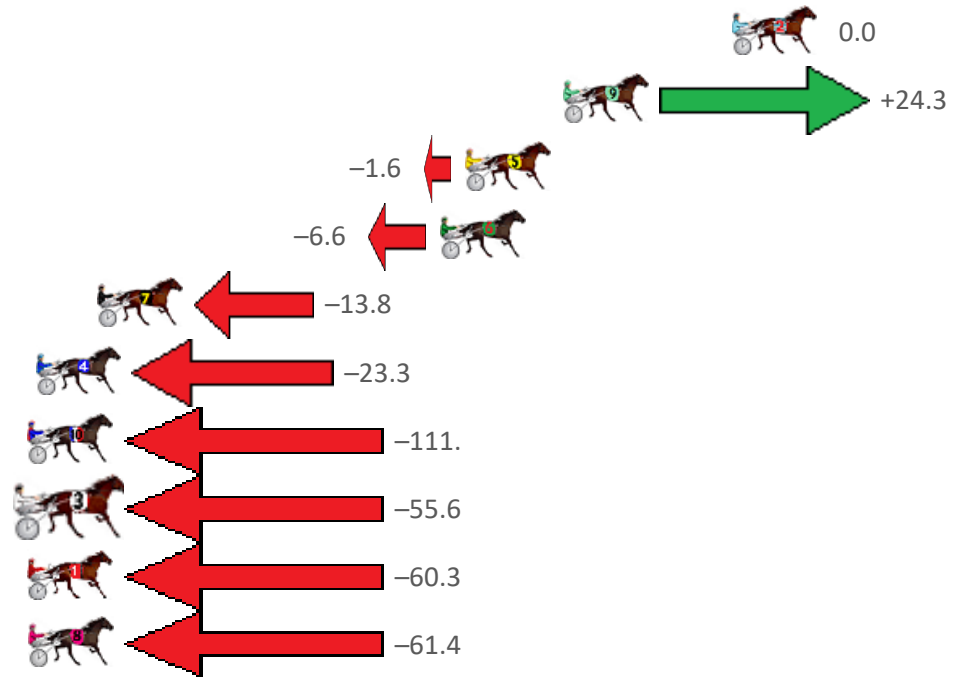

Central Wheatbelt Race 7 Distance 2130m

Sunday, 18 June 2023

Gross Time: 2:42.30 MileRate: 2:02.60 LeadTime: 39.10s First Qtr: 30.30s Second Qtr: 30.00s Third Qtr: 30.20s Fourth Qtr: 32.70s

NoHorse	Plc	Mar	800 Posi	400 Posi	Time	3rd Qtr	4th Qtr
2 SPORTS CENTRAL	1	0.0m	0.0m (0)	0.0m (0)	2:42.30	30.20s	32.70s
9 BATAVIA PLAYBOY	2	6.7m	31.0m (0)	27.0m (0)	2:42.87	29.95s	31.05s
5 SAVE THIS DANCE	3	10.6m	9.0m (0)	9.8m (1)	2:43.20	30.26s	32.77s
6 MISTER RIGGERS	4	11.6m	5.0m (1)	12.6m (2)	2:43.29	30.80s	32.62s
7 AMERICAN VOODOO	5	25.2m	11.4m (1)	15.0m (0)	2:44.45	30.45s	33.53s
4 MUMMAS LITTLE ST	6	27.7m	4.4m (0)	8.2m (0)	2:44.66	30.44s	34.29s
10 THE MONIES ON	7	143.5m	32.0m (1)	50.0m (0)	2:54.54	31.32s	40.30s
3 THATS SO FETCH	8	155.6m	100.0m (0)	125.0m (0)	2:55.57	32.06s	35.19s
1 THIRTYTHREE TRICKS	9	210.3m	150.0m (0)	185.0m (0)	3:00.24	32.86s	34.76s
8 BILLY MACK	10	221.4m	160.0m (0)	200.0m (0)	3:01.18	33.26s	34.44s

Finish Position and metres gained from 800m

PJ Harness Analyser

Sectional Analysis Software - Not just a formguide!

www.facebook.com/PJHarnessRacing

RISE Digital, Harness Racing Australia nor the provider accepts any responsibility for the completeness or accuracy of any of the information contained herein, and makes no representations about its suitability for any particular purpose. Users should make their own judgements about those matters and/or seek independent advice. You assume all risks associated with use of data provided on this page