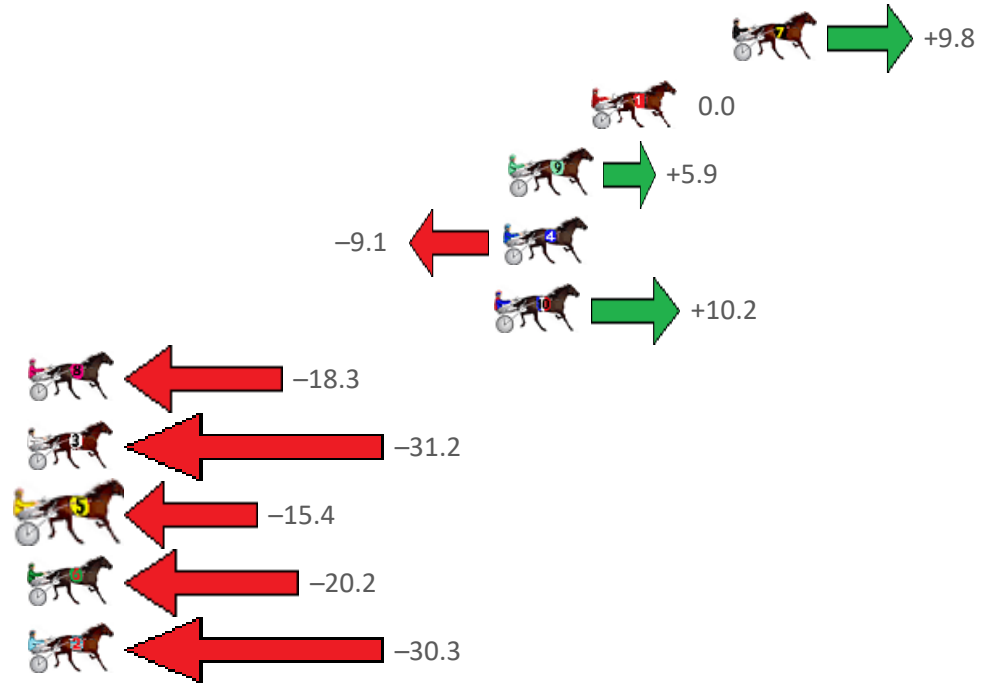

Central Wheatbelt Race 5 Distance 1730m

Sunday, 18 June 2023

Gross Time: 2:07.00 MileRate: 1:58.10 LeadTime: 9.00s First Qtr: 29.50s Second Qtr: 29.10s Third Qtr: 29.70s Fourth Qtr: 29.70s

NoHorse	Plc	Mar	800 Posi	400 Posi	Time	3rd Qtr	4th Qtr
7 STARS OF GOLD	1	0.0m	9.8m (0)	7.4m (1)	2:07.00	29.52s	29.15s
1 KRAKKA LIGHTNING	2	5.6m	5.6m (0)	5.4m (0)	2:07.44	29.69s	29.71s
9 HEZA BEAUTY	3	8.9m	14.8m (0)	12.4m (0)	2:07.69	29.52s	29.44s
4 STEP IT UP	4	9.1m	0.0m (0)	0.0m (0)	2:07.71	29.70s	30.37s
10 BATAVIA STORM	5	9.4m	19.6m (0)	17.4m (0)	2:07.73	29.54s	29.11s
8 DESIDERIO	6	30.3m	12.0m (1)	16.2m (3)	2:09.36	30.01s	30.74s
3 EL JESSIE	7	33.2m	2.0m (1)	13.6m (1)	2:09.58	30.56s	31.15s
5 MAESTRO BELLINI	8	36.6m	21.2m (1)	22.2m (2)	2:09.85	29.77s	30.76s
6 ADDA PARIS	9	37.2m	17.0m (1)	18.4m (1)	2:09.90	29.80s	31.09s
2 THUNDER JOLT	10	37.9m	7.6m (1)	16.0m (2)	2:09.95	30.32s	31.32s

Finish Position and metres gained from 800m

PJ Harness Analyser

Sectional Analysis Software - Not just a formguide!

www.facebook.com/PJHarnessRacing

RISE Digital, Harness Racing Australia nor the provider accepts any responsibility for the completeness or accuracy of any of the information contained herein, and makes no representations about its suitability for any particular purpose. Users should make their own judgements about those matters and/or seek independent advice. You assume all risks associated with use of data provided on this page