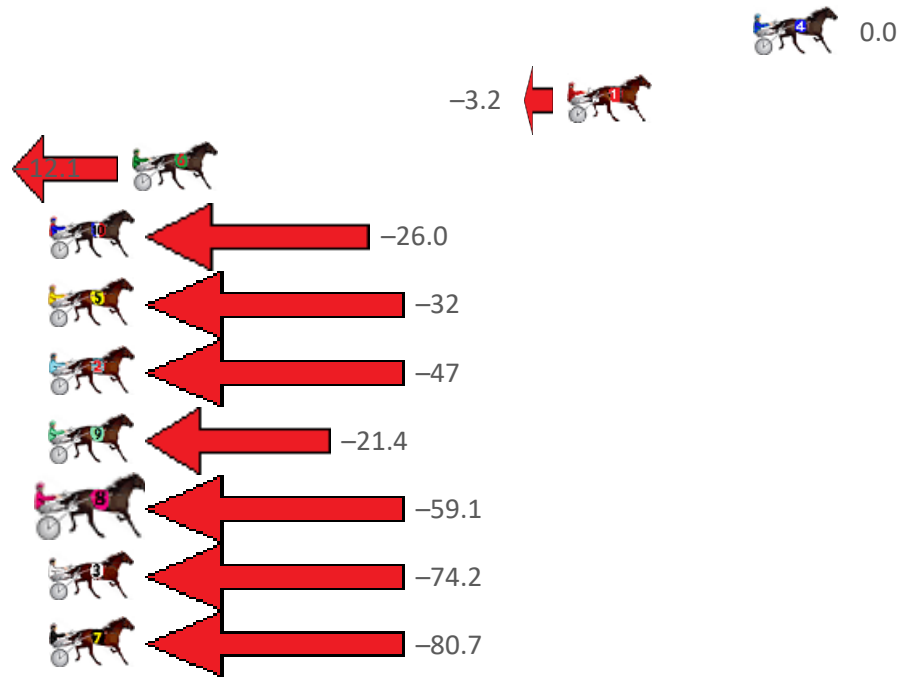

Central Wheatbelt Race 8 Distance 1730m

Sunday, 18 June 2023

Gross Time: 2:09.80 MileRate: 2:00.70 LeadTime: 9.70s First Qtr: 30.60s Second Qtr: 30.60s Third Qtr: 30.00s Fourth Qtr: 28.90s

NoHorse	Plc	Mar	800 Posi	400 Posi	Time	3rd Qtr	4th Qtr
4 TORREVEAN VELOCE	1	0.0m	0.0m (0)	0.0m (0)	2:09.80	30.00s	28.90s
1 FIRST AIRBORNE	2	7.4m	4.2m (0)	4.2m (0)	2:10.36	30.00s	29.13s
6 WHOZ THIS	3	24.7m	12.6m (0)	17.4m (0)	2:11.67	30.36s	29.42s
10 CARMELA DOMENIC	4	42.6m	16.6m (1)	21.0m (2)	2:13.03	30.35s	30.45s
5 SEVEN MILLION MO	5	50.6m	18.8m (0)	23.4m (0)	2:13.64	30.37s	30.85s
2 STAR OF KAOS	6	55.3m	8.4m (0)	14.6m (1)	2:13.99	30.51s	31.82s
9 MELORSUE DEE	7	63.4m	42.0m (0)	45.0m (0)	2:14.61	30.24s	30.22s
8 FIRST REUNION	8	66.3m	7.2m (1)	20.4m (1)	2:14.83	31.03s	32.20s
3 KAMENDABLE GALA	9	86.4m	12.2m (1)	26.6m (1)	2:16.35	31.14s	33.20s
7 LIZZIE THORPE	10	111.7m	31.0m (0)	70.0m (0)	2:18.27	32.91s	31.90s

Finish Position and metres gained from 800m

PJ Harness Analyser

Sectional Analysis Software - Not just a formguide!

www.facebook.com/PJHarnessRacing

RISE Digital, Harness Racing Australia nor the provider accepts any responsibility for the completeness or accuracy of any of the information contained herein, and makes no representations about its suitability for any particular purpose. Users should make their own judgements about those matters and/or seek independent advice. You assume all risks associated with use of data provided on this page