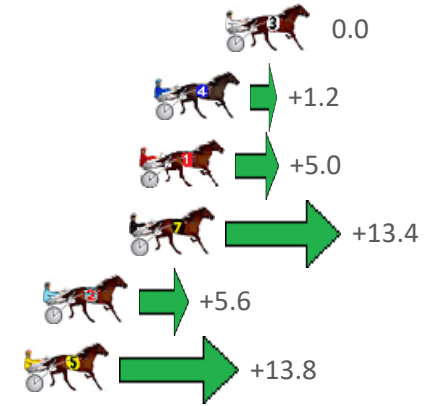

Central Wheatbelt Race 1 Distance 1730m

Sunday, 18 June 2023

Gross Time: 2:14.90 MileRate: 2:05.50 LeadTime: 9.50s First Qtr: 29.60s Second Qtr: 33.30s Third Qtr: 33.60s Fourth Qtr: 28.90s

NoHorse	Plc	Mar	800 Posi	400 Posi	Time	3rd Qtr	4th Qtr
3 UBEEN THUNDASTR	1	0.0m	0.0m (0)	0.0m (0)	2:14.90	33.60s	28.90s
4 ALLWOODS CHEVRO	2	2.8m	4.0m (0)	2.4m (1)	2:15.11	33.48s	28.93s
1 ROCKSTAR QUALITY	3	3.4m	8.4m (0)	6.4m (0)	2:15.16	33.43s	28.68s
7 ROX THE WORLD	4	3.8m	17.2m (0)	11.0m (1)	2:15.19	33.08s	28.38s
2 ROLLING IN CLASS	5	7.2m	12.8m (0)	6.6m (1)	2:15.45	33.12s	28.94s
5 MAYBELLINE ROCKS	6	8.0m	21.8m (0)	12.8m (0)	2:15.51	32.87s	28.56s

Finish Position and metres gained from 800m

PJ Harness Analyser

Sectional Analysis Software - Not just a formguide!

www.facebook.com/PJHarnessRacing

RISE Digital, Harness Racing Australia nor the provider accepts any responsibility for the completeness or accuracy of any of the information contained herein, and makes no representations about its suitability for any particular purpose. Users should make their own judgements about those matters and/or seek independent advice. You assume all risks associated with use of data provided on this page