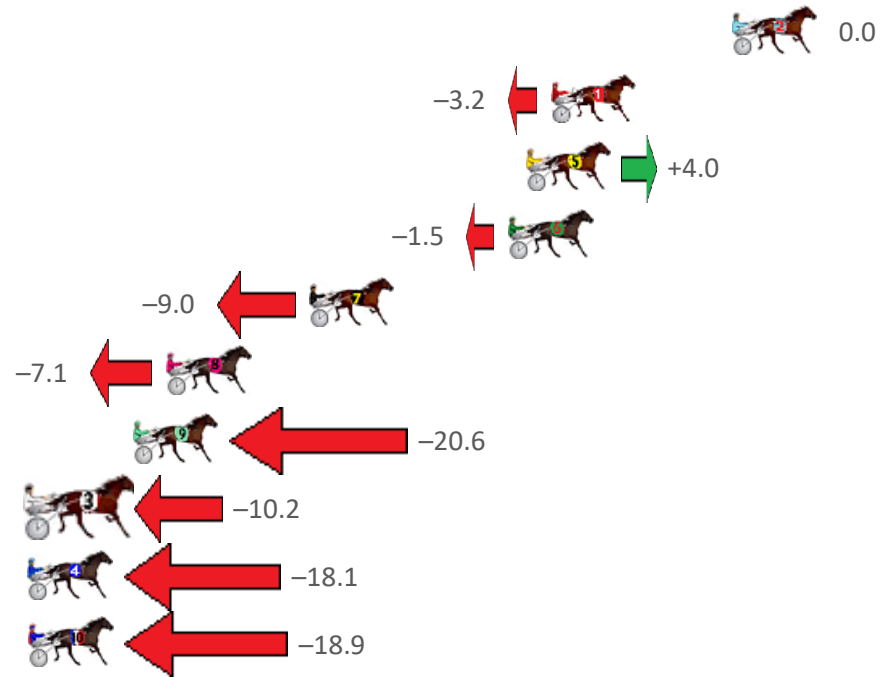

Central Wheatbelt Race 6 Distance 2130m

Sunday, 18 June 2023

Gross Time: 2:38.40 MileRate: 1:59.70 LeadTime: 37.90s First Qtr: 31.00s Second Qtr: 30.90s Third Qtr: 29.80s Fourth Qtr: 28.80s

NoHorse	Plc	Mar	800 Posi	400 Posi	Time	3rd Qtr	4th Qtr
2 GORDON	1	0.0m	0.0m (0)	0.0m (0)	2:38.40	29.80s	28.80s
1 KEPTAIN COURAGEO	2	7.2m	4.0m (0)	4.0m (0)	2:38.94	29.80s	29.03s
5 HIGHLY FLAMMABLE	3	8.2m	12.2m (0)	8.4m (0)	2:39.02	29.52s	28.79s
6 CROWDED REACTOR	4	8.9m	7.4m (1)	5.0m (2)	2:39.07	29.63s	29.08s
7 ALTA HURRAH	5	16.8m	7.8m (0)	8.8m (1)	2:39.67	29.88s	29.37s
8 BLAZIN BEAUTY	6	22.5m	15.4m (1)	15.6m (2)	2:40.10	29.82s	29.29s
9 TUX AND TAILS	7	23.8m	3.2m (1)	4.6m (1)	2:40.20	29.93s	30.17s
3 BATAVIA STREAMLIN	8	27.6m	17.4m (0)	13.8m (0)	2:40.49	29.55s	29.79s
4 BAZZA MAC	9	29.5m	11.4m (1)	9.6m (2)	2:40.63	29.69s	30.22s
10 THE RIGHTEOUS	10	33.3m	14.4m (2)	12.8m (3)	2:40.92	29.71s	30.27s

Finish Position and metres gained from 800m

PJ Harness Analyser

Sectional Analysis Software - Not just a formguide!

www.facebook.com/PJHarnessRacing

RISE Digital, Harness Racing Australia nor the provider accepts any responsibility for the completeness or accuracy of any of the information contained herein, and makes no representations about its suitability for any particular purpose. Users should make their own judgements about those matters and/or seek independent advice. You assume all risks associated with use of data provided on this page