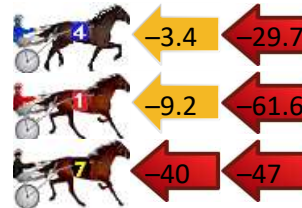

## Finish Position and metres gained

First Arrow shows distance gain/loss from 2nd Qtr to 3rd Qtr, Second Arrow shows distance gain/loss from 3rd Qtr to Finish  
Blue arrow indicates best gain in these quarters.

Visual positions in race at 2nd Quarter

Visual positions in race at 3rd Quarter

# Pinjarra Race 5 Distance 2692m

Monday, 29 April 2024

Gross Time: 3:25.80 MileRate: 2:03.00 LeadTime: 82.00s First Qtr: 32.40s Second Qtr: 30.40s Third Qtr: 29.80s Fourth Qtr: 31.20s

DATA TABLE: 800 / 400 Posi's are position from leader and (how wide the horse was at that position)