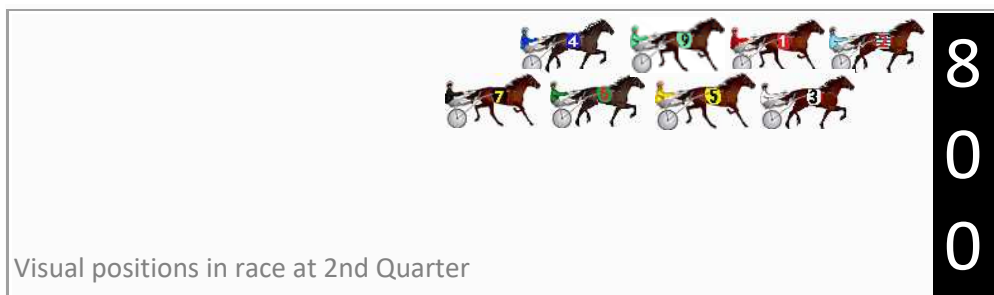

Pinjarra Race 6 Distance 1684m

Monday, 29 April 2024

Gross Time: 2:01.70 MileRate: 1:56.30 LeadTime: 5.40s First Qtr: 29.30s Second Qtr: 29.30s Third Qtr: 28.40s Fourth Qtr: 29.30s

DATA TABLE: 800 / 400 Posi's are position from leader and (how wide the horse was at that position)

No	Horse	Plc	Mar	800 Posi	400 Posi	Time	3rd Qtr	4th Qt
3	ONLY ME AND LOU	1	0.0m	2.8m (1)	0.8m (1)	2:01.70	28.26s	29.24s
2	SUGAR COVERED	2	3.4m	0.0m (0)	0.0m (0)	2:01.96	28.40s	29.55s
5	SWEET DUNCAN	3	8.4m	7.0m (1)	5.6m (1)	2:02.35	28.30s	29.50s
7	DREAM CONTROL	4	11.3m	15.4m (1)	13.8m (1)	2:02.57	28.29s	29.12s
6	SUKHOVEY WINDSTORM	5	14.8m	11.2m (1)	9.6m (1)	2:02.84	28.28s	29.68s
9	RYDER ROSE	6	25.0m	8.0m (0)	10.4m (0)	2:03.62	28.56s	30.36s
1	PHILTHEJUG	7	29.6m	4.0m (0)	6.2m (0)	2:03.97	28.53s	31.00s
4	HOKULANI	8	45.5m	12.4m (0)	19.4m (0)	2:05.20	28.87s	31.20s

Finish Position and metres gained