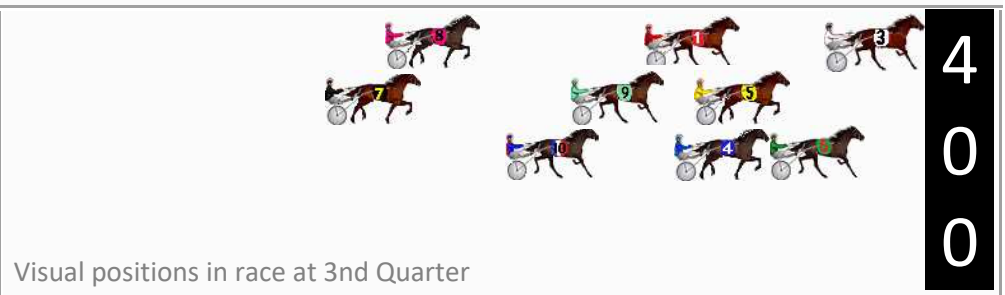

## Finish Position and metres gained

First Arrow shows distance gain/loss from 2nd Qtr to 3rd Qtr, Second Arrow shows distance gain/loss from 3rd Qtr to Finish Blue arrow indicates best gain in these quarters.