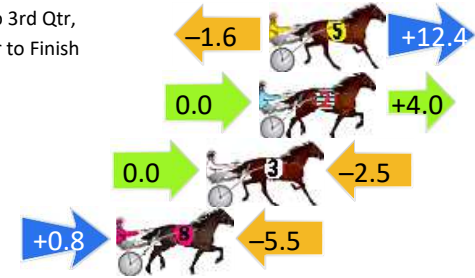

## Finish Position and metres gained

First Arrow shows distance gain/loss from 2nd Qtr to 3rd Qtr, Second Arrow shows distance gain/loss from 3rd Qtr to Finish  
Blue arrow indicates best gain in these quarters.

Visual positions in race at 2nd Quarter

Visual positions in race at 3rd Quarter

# Pinjarra Race 5 Distance 2692m

Monday, 29 April 2024

Gross Time: 3:25.80 MileRate: 2:03.00 LeadTime: 82.00s First Qtr: 32.40s Second Qtr: 30.40s Third Qtr: 29.80s Fourth Qtr: 31.20s

DATA TABLE: 800 / 400 Posi's are position from leader and (how wide the horse was at that position)