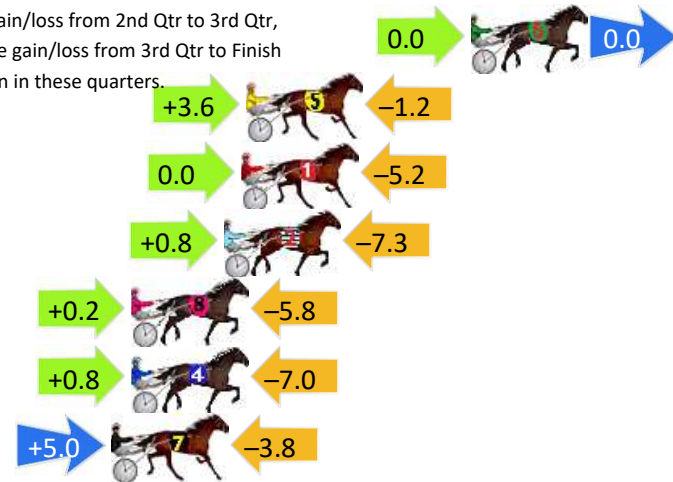

## Finish Position and metres gained

First Arrow shows distance gain/loss from 2nd Qtr to 3rd Qtr, Second Arrow shows distance gain/loss from 3rd Qtr to Finish  
Blue arrow indicates best gain in these quarters.

800

Visual positions in race at 2nd Quarter

400

Visual positions in race at 3rd Quarter

# Pinjarra Race 9 Distance 2185m

Monday, 29 April 2024

Gross Time: 2:43.80 MileRate: 2:00.60 LeadTime: 43.20s First Qtr: 32.50s Second Qtr: 30.20s Third Qtr: 29.30s Fourth Qtr: 28.60s

DATA TABLE: 800 / 400 Posi's are position from leader and (how wide the horse was at that position)

## Finish Position and metres gained

First Arrow shows distance gain/loss from 2nd Qtr to 3rd Qtr, Second Arrow shows distance gain/loss from 3rd Qtr to Finish. Blue arrow indicates best gain in these quarters.