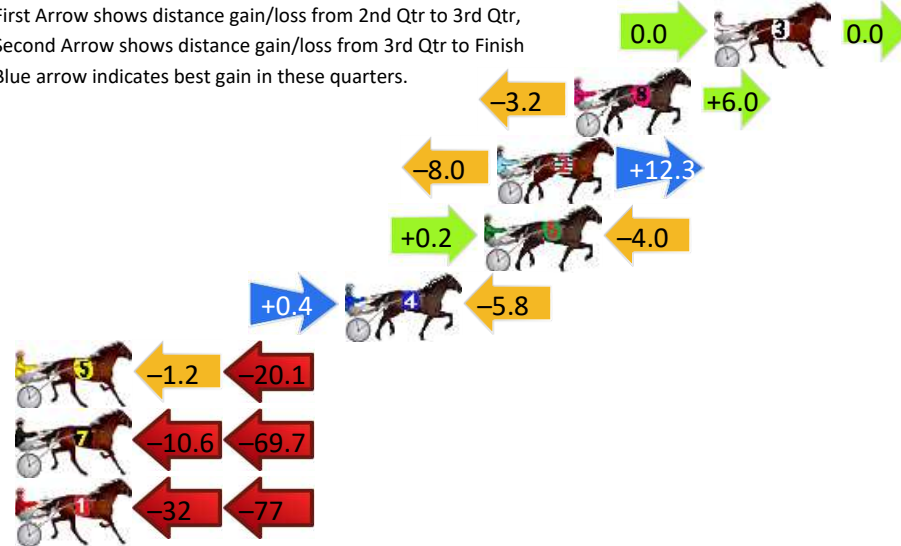

# Pinjarra Race 1 Distance 2185m

Monday, 29 April 2024

Gross Time: 2:42.10 MileRate: 1:59.40 LeadTime: 43.30s First Qtr: 31.60s Second Qtr: 29.30s Third Qtr: 28.30s Fourth Qtr: 29.60s

DATA TABLE: 800 / 400 Posi's are position from leader and (how wide the horse was at that position)

## Finish Position and metres gained

First Arrow shows distance gain/loss from 2nd Qtr to 3rd Qtr,  
Second Arrow shows distance gain/loss from 3rd Qtr to Finish  
Blue arrow indicates best gain in these quarters.

# Pinjarra Race 9 Distance 2185m

Monday, 29 April 2024

Gross Time: 2:43.80 MileRate: 2:00.60 LeadTime: 43.20s First Qtr: 32.50s Second Qtr: 30.20s Third Qtr: 29.30s Fourth Qtr: 28.60s

DATA TABLE: 800 / 400 Posi's are position from leader and (how wide the horse was at that position)