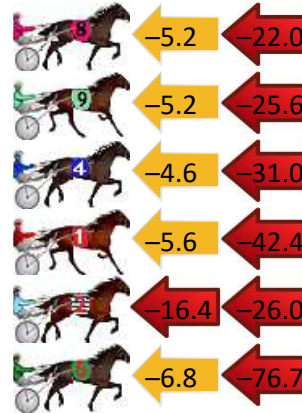

## Finish Position and metres gained

First Arrow shows distance gain/loss from 2nd Qtr to 3rd Qtr,  
Second Arrow shows distance gain/loss from 3rd Qtr to Finish  
Blue arrow indicates best gain in these quarters.

800

Visual positions in race at 2nd Quarter

400

Visual positions in race at 3rd Quarter

# Pinjarra Race 2 Distance 2185m

Monday, 29 April 2024

Gross Time: 2:39.90 MileRate: 1:57.80 LeadTime: 41.60s First Qtr: 30.30s Second Qtr: 28.70s Third Qtr: 28.50s Fourth Qtr: 30.80s

DATA TABLE: 800 / 400 Posi's are position from leader and (how wide the horse was at that position)