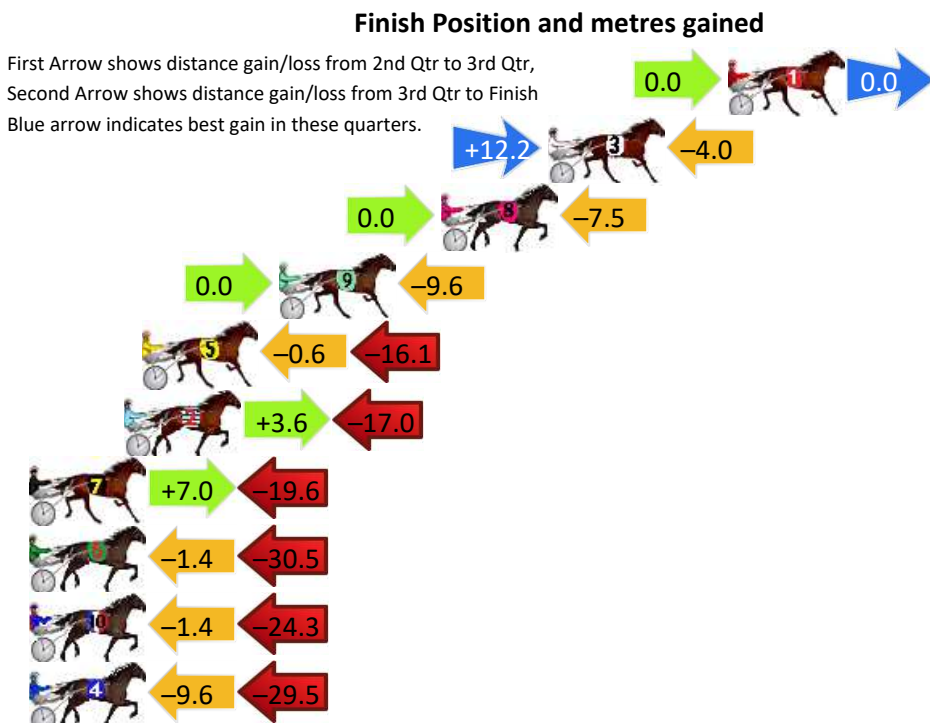

Pinjarra Race 7 Distance 2185m

Monday, 29 April 2024

Gross Time: 2:38.70 MileRate: 1:56.90 LeadTime: 42.10s First Qtr: 31.10s Second Qtr: 28.90s Third Qtr: 27.90s Fourth Qtr: 28.70s

DATA TABLE: 800 / 400 Posi's are position from leader and (how wide the horse was at that position)

No	Horse	Plc	Mar	800 Posi	400 Posi	Time	3rd Qtr	4th Qt
1	CAPTAIN BLIGH	1	0.0m	0.0m (0)	0.0m (0)	2:38.70	27.90s	28.70s
3	ADVANTAGE	2	7.2m	15.4m (1)	3.2m (2)	2:39.24	27.04s	28.99s
8	SOHO FIRESTONE	3	11.5m	4.0m (0)	4.0m (0)	2:39.57	27.89s	29.24s
9	CUT N RUN	4	18.0m	8.4m (0)	8.4m (0)	2:40.06	27.89s	29.38s
5	BETTOR MOVE ALONG	5	23.5m	6.8m (1)	7.4m (2)	2:40.47	27.93s	29.85s
2	ME FLASH	6	24.2m	10.8m (1)	7.2m (3)	2:40.52	27.63s	29.91s
7	PELIGROSO	7	32.4m	19.8m (1)	12.8m (1)	2:41.14	27.39s	30.10s
6	GREGARMY	8	34.7m	2.8m (1)	4.2m (1)	2:41.31	27.97s	30.88s
10	HOTFOOT IT	9	38.3m	12.6m (0)	14.0m (0)	2:41.59	27.97s	30.43s
4	THE FALCON PRINCE	10	57.5m	18.4m (0)	28.0m (0)	2:43.03	28.55s	30.80s