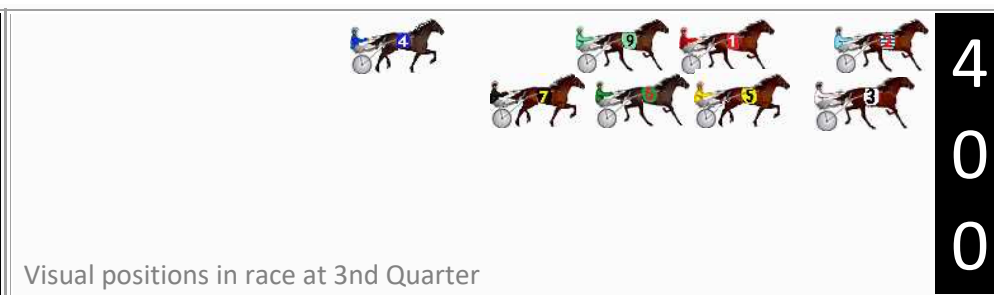

Pinjarra Race 6 Distance 1684m

Monday, 29 April 2024

Gross Time: 2:01.70 MileRate: 1:56.30 LeadTime: 5.40s First Qtr: 29.30s Second Qtr: 29.30s Third Qtr: 28.40s Fourth Qtr: 29.30s

DATA TABLE: 800 / 400 Posi's are position from leader and (how wide the horse was at that position)

No	Horse	Plc	Mar	800 Posi	400 Posi	Time	3rd Qtr	4th Qt
3	ONLY ME AND LOU	1	0.0m	2.8m (1)	0.8m (1)	2:01.70	28.26s	29.24s
2	SUGAR COVERED	2	3.4m	0.0m (0)	0.0m (0)	2:01.96	28.40s	29.55s
5	SWEET DUNCAN	3	8.4m	7.0m (1)	5.6m (1)	2:02.35	28.30s	29.50s
7	DREAM CONTROL	4	11.3m	15.4m (1)	13.8m (1)	2:02.57	28.29s	29.12s
6	SUKHOVEY WINDSTORM	5	14.8m	11.2m (1)	9.6m (1)	2:02.84	28.28s	29.68s
9	RYDER ROSE	6	25.0m	8.0m (0)	10.4m (0)	2:03.62	28.56s	30.36s
1	PHILTHEJUG	7	29.6m	4.0m (0)	6.2m (0)	2:03.97	28.53s	31.00s
4	HOKULANI	8	45.5m	12.4m (0)	19.4m (0)	2:05.20	28.87s	31.20s

Finish Position and metres gained