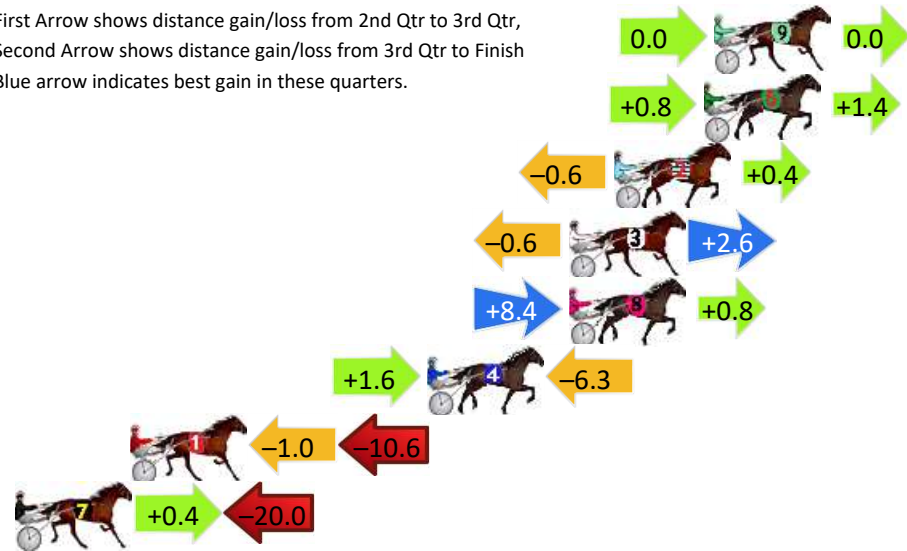

No	Horse	Plc	Mar	800 Posi	400 Posi	Time	3rd Qtr	4th Qt
1	CAPTAIN BLIGH	1	0.0m	0.0m (0)	0.0m (0)	2:38.70	27.90s	28.70s
3	ADVANTAGE	2	7.2m	15.4m (1)	3.2m (2)	2:39.24	27.04s	28.99s
8	SOHO FIRESTONE	3	11.5m	4.0m (0)	4.0m (0)	2:39.57	27.89s	29.24s
9	CUT N RUN	4	18.0m	8.4m (0)	8.4m (0)	2:40.06	27.89s	29.38s
5	BETTOR MOVE ALONG	5	23.5m	6.8m (1)	7.4m (2)	2:40.47	27.93s	29.85s
2	ME FLASH	6	24.2m	10.8m (1)	7.2m (3)	2:40.52	27.63s	29.91s
7	PELIGROSO	7	32.4m	19.8m (1)	12.8m (1)	2:41.14	27.39s	30.10s
6	GREGARMY	8	34.7m	2.8m (1)	4.2m (1)	2:41.31	27.97s	30.88s
10	HOTFOOT IT	9	38.3m	12.6m (0)	14.0m (0)	2:41.59	27.97s	30.43s
4	THE FALCON PRINCE	10	57.5m	18.4m (0)	28.0m (0)	2:43.03	28.55s	30.80s

# Pinjarra Race 8 Distance 2631m

Monday, 29 April 2024

Gross Time: 3:18.60 MileRate: 2:00.60 LeadTime: 80.90s First Qtr: 29.10s Second Qtr: 30.00s Third Qtr: 29.00s Fourth Qtr: 29.60s

DATA TABLE: 800 / 400 Posi's are position from leader and (how wide the horse was at that position)

## Finish Position and metres gained

First Arrow shows distance gain/loss from 2nd Qtr to 3rd Qtr, Second Arrow shows distance gain/loss from 3rd Qtr to Finish  
Blue arrow indicates best gain in these quarters.