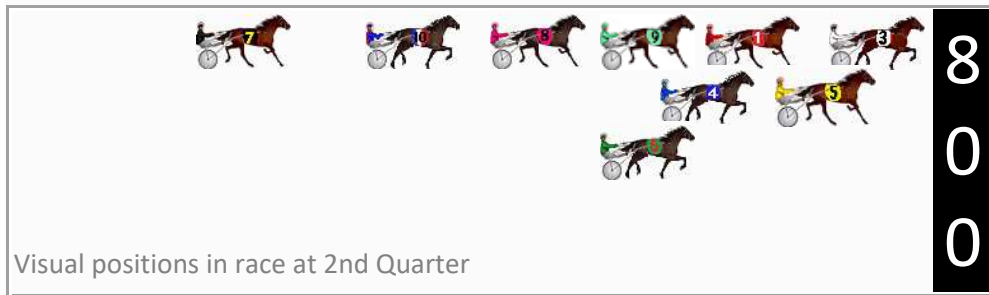

## Finish Position and metres gained

First Arrow shows distance gain/loss from 2nd Qtr to 3rd Qtr, Second Arrow shows distance gain/loss from 3rd Qtr to Finish  
Blue arrow indicates best gain in these quarters.

800

Visual positions in race at 2nd Quarter

400

Visual positions in race at 3rd Quarter