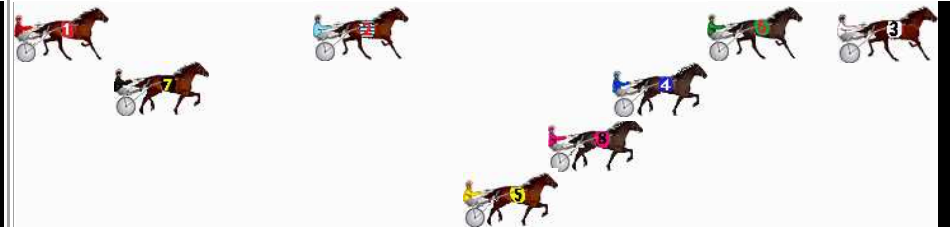

400

Visual positions in race at 3rd Quarter