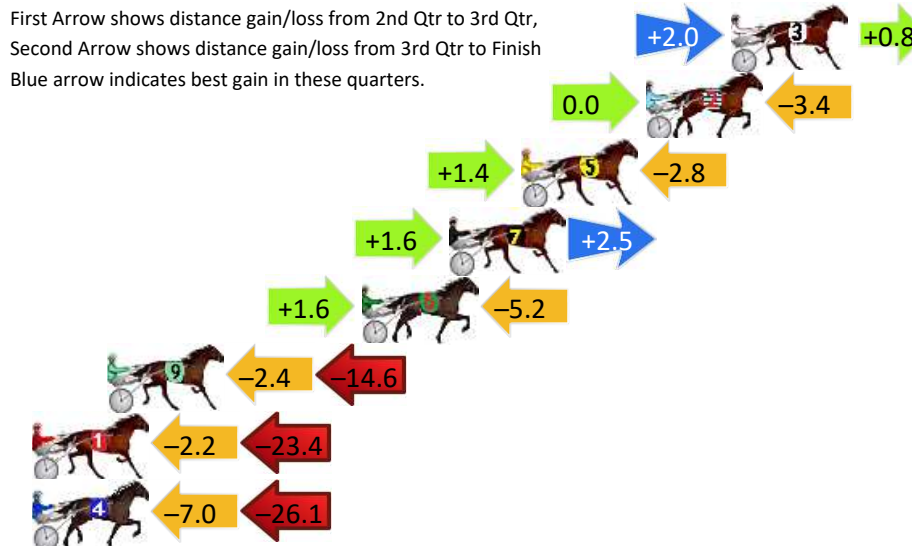

Pinjarra Race 6 Distance 1684m

Monday, 29 April 2024

Gross Time: 2:01.70 MileRate: 1:56.30 LeadTime: 5.40s First Qtr: 29.30s Second Qtr: 29.30s Third Qtr: 28.40s Fourth Qtr: 29.30s

DATA TABLE: 800 / 400 Posi's are position from leader and (how wide the horse was at that position)

No	Horse	Plc	Mar	800 Posi	400 Posi	Time	3rd Qtr	4th Qt
3	ONLY ME AND LOU	1	0.0m	2.8m (1)	0.8m (1)	2:01.70	28.26s	29.24s
2	SUGAR COVERED	2	3.4m	0.0m (0)	0.0m (0)	2:01.96	28.40s	29.55s
5	SWEET DUNCAN	3	8.4m	7.0m (1)	5.6m (1)	2:02.35	28.30s	29.50s
7	DREAM CONTROL	4	11.3m	15.4m (1)	13.8m (1)	2:02.57	28.29s	29.12s
6	SUKHOVEY WINDSTORM	5	14.8m	11.2m (1)	9.6m (1)	2:02.84	28.28s	29.68s
9	RYDER ROSE	6	25.0m	8.0m (0)	10.4m (0)	2:03.62	28.56s	30.36s
1	PHILTHEJUG	7	29.6m	4.0m (0)	6.2m (0)	2:03.97	28.53s	31.00s
4	HOKULANI	8	45.5m	12.4m (0)	19.4m (0)	2:05.20	28.87s	31.20s

Finish Position and metres gained