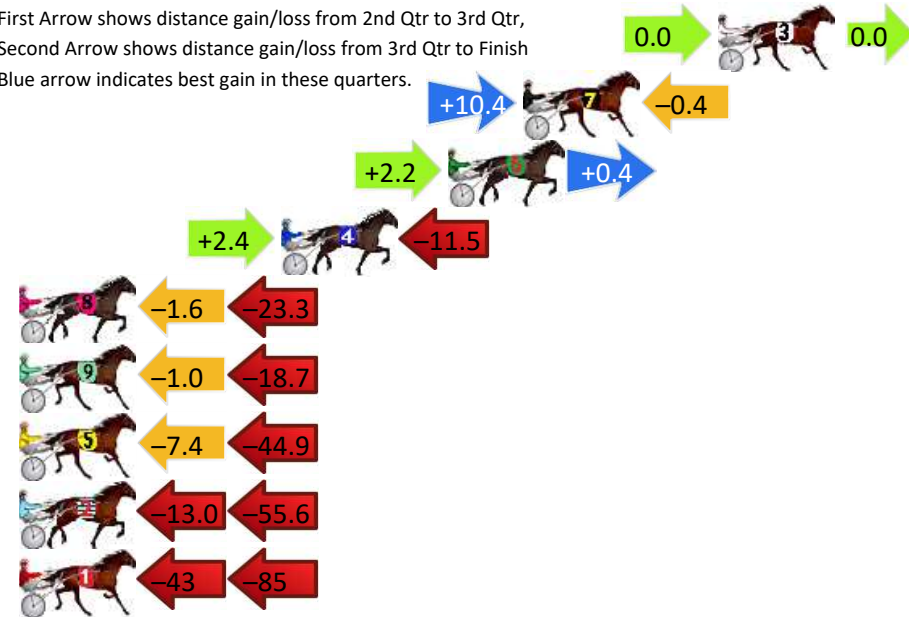

## Finish Position and metres gained

First Arrow shows distance gain/loss from 2nd Qtr to 3rd Qtr, Second Arrow shows distance gain/loss from 3rd Qtr to Finish  
Blue arrow indicates best gain in these quarters.

# Pinjarra Race 4 Distance 2185m

Monday, 29 April 2024

Gross Time: 2:42.70 MileRate: 1:59.80 LeadTime: 40.60s First Qtr: 32.90s Second Qtr: 30.00s Third Qtr: 29.10s Fourth Qtr: 30.10s

DATA TABLE: 800 / 400 Posi's are position from leader and (how wide the horse was at that position)