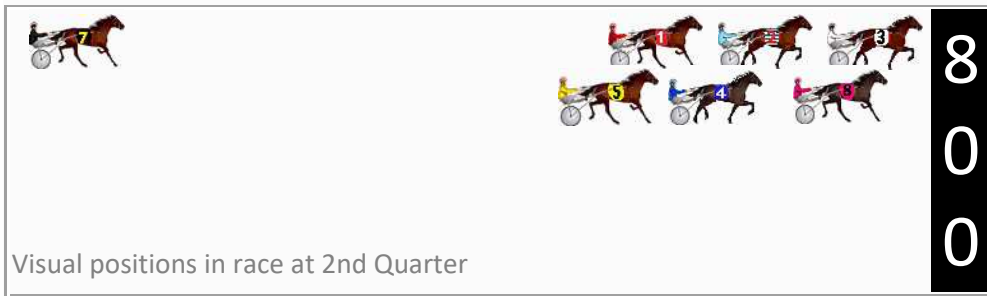

Pinjarra Race 5 Distance 2692m

Monday, 29 April 2024

Gross Time: 3:25.80 MileRate: 2:03.00 LeadTime: 82.00s First Qtr: 32.40s Second Qtr: 30.40s Third Qtr: 29.80s Fourth Qtr: 31.20s

DATA TABLE: 800 / 400 Posi's are position from leader and (how wide the horse was at that position)

No	Horse	Plc	Mar	800 Posi	400 Posi	Time	3rd Qtr	4th Qt
5	LUVAFLAIR	1	0.0m	10.8m (1)	12.4m (0)	3:25.80	29.94s	30.24s
2	EVAS IMAGE	2	0.4m	4.4m (0)	4.4m (0)	3:25.83	29.81s	30.89s
3	OUR MAESTOSO	3	2.5m	0.0m (0)	0.0m (0)	3:26.00	29.80s	31.39s
8	THATS NOT MY GAIT	4	6.1m	1.4m (1)	0.6m (1)	3:26.30	29.73s	31.63s
4	ALDEBARAN SUNDOWN	5	39.5m	6.4m (1)	9.8m (1)	3:29.02	30.01s	33.50s
1	ELISH STAR	6	79.6m	8.8m (0)	18.0m (0)	3:32.29	30.39s	35.98s
7	UPTOWN LAD	7	266.7m	180.0m (0)	220.0m (0)	3:47.55	32.75s	34.82s

Finish Position and metres gained

First Arrow shows distance gain/loss from 2nd Qtr to 3rd Qtr, Second Arrow shows distance gain/loss from 3rd Qtr to Finish Blue arrow indicates best gain in these quarters.