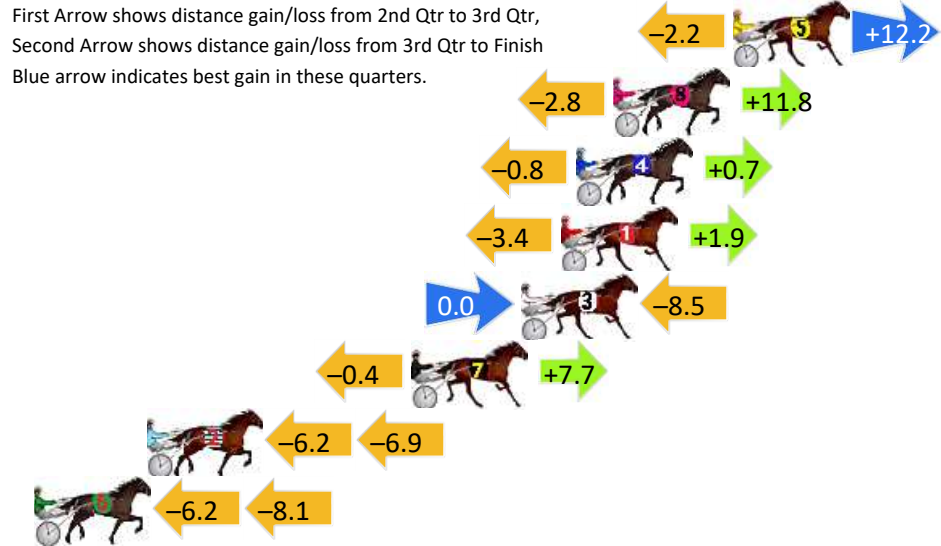

Pinjarra Race 5 Distance 1177m

Monday, 6 May 2024

Gross Time: 1:23.10 MileRate: 1:53.60 LeadTime: 25.40s First Qtr: Second Qtr: Third Qtr: 27.80s Fourth Qtr: 29.90s

DATA TABLE: 800 / 400 Posi's are position from leader and (how wide the horse was at that position)

NoHorse	Plc	Mar	800 Posi	400 Posi	Time	3rd Qtr	4th Qt
5 CLASSNSMART	1	0.0m	10.0m (1)	12.2m (1)	1:23.10	27.99s	28.99s
8 MAGIC EYE MICK	2	4.8m	13.8m (1)	16.6m (1)	1:23.48	28.03s	29.02s
4 COLORADO BANNER	3	6.3m	6.2m (1)	7.0m (1)	1:23.59	27.86s	29.85s
1 ISAIDBOO	4	6.9m	5.4m (0)	8.8m (0)	1:23.64	28.05s	29.76s
3 BETTOR CLASS	5	8.5m	0.0m (0)	0.0m (0)	1:23.77	27.78s	30.53s
7 JOLTED CHARM	6	12.9m	20.2m (1)	20.6m (1)	1:24.11	27.85s	29.33s
2 IDEAL WHITBY	7	23.5m	10.4m (0)	16.6m (0)	1:24.94	28.23s	30.41s
6 FLAMING CULLEN	8	30.9m	16.6m (2)	22.8m (2)	1:25.52	28.22s	30.50s

Finish Position and metres gained

800

Visual positions in race at 2nd Quarter