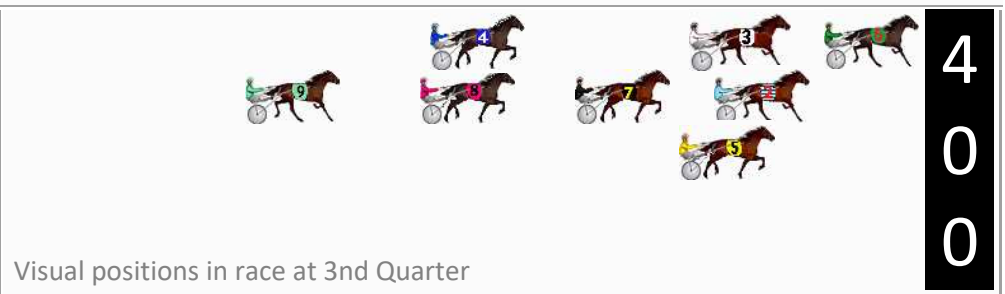

## Finish Position and metres gained

First Arrow shows distance gain/loss from 2nd Qtr to 3rd Qtr, Second Arrow shows distance gain/loss from 3rd Qtr to Finish  
Blue arrow indicates best gain in these quarters.