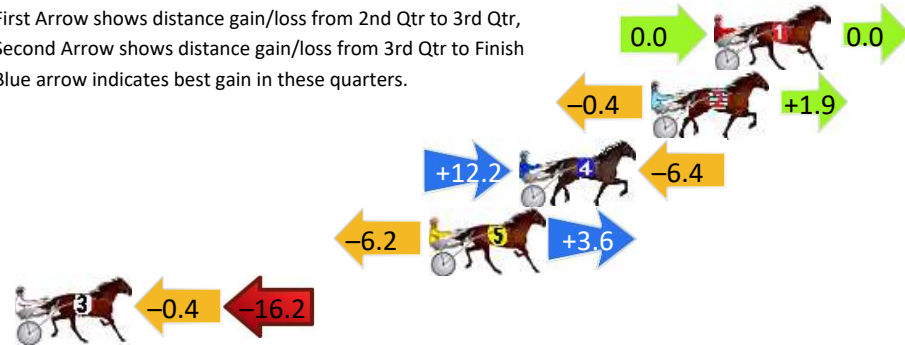

## Finish Position and metres gained

First Arrow shows distance gain/loss from 2nd Qtr to 3rd Qtr, Second Arrow shows distance gain/loss from 3rd Qtr to Finish  
Blue arrow indicates best gain in these quarters.

### Finish Position and metres gained

First Arrow shows distance gain/loss from 2nd Qtr to 3rd Qtr,  
Second Arrow shows distance gain/loss from 3rd Qtr to Finish  
Blue arrow indicates best gain in these quarters.