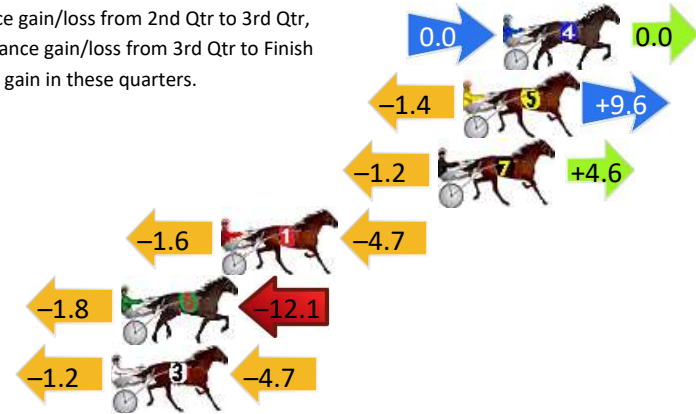

# Pinjarra Race 3 Distance 1177m

Monday, 6 May 2024

Gross Time: 1:22.90 MileRate: 1:53.30 LeadTime: 25.50s First Qtr: Second Qtr: Third Qtr: 29.30s Fourth Qtr: 28.10s

DATA TABLE: 800 / 400 Posi's are position from leader and (how wide the horse was at that position)

## Finish Position and metres gained

First Arrow shows distance gain/loss from 2nd Qtr to 3rd Qtr, Second Arrow shows distance gain/loss from 3rd Qtr to Finish. Blue arrow indicates best gain in these quarters.