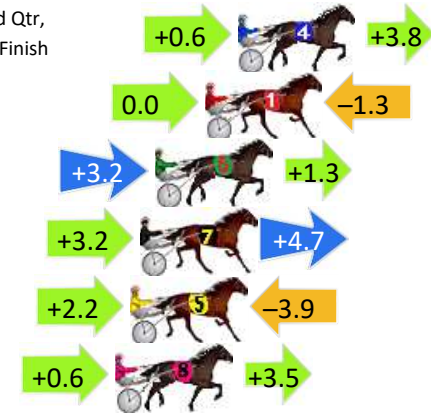

## Finish Position and metres gained

First Arrow shows distance gain/loss from 2nd Qtr to 3rd Qtr, Second Arrow shows distance gain/loss from 3rd Qtr to Finish. Blue arrow indicates best gain in these quarters.

8  
0  
0

Visual positions in race at 2nd Quarter

4  
0  
0

Visual positions in race at 3rd Quarter

# Pinjarra Race 4 Distance 1684m

Monday, 6 May 2024

Gross Time: 2:08.50 MileRate: 2:02.80 LeadTime: 6.90s First Qtr: 31.70s Second Qtr: 29.80s Third Qtr: 29.80s Fourth Qtr: 30.30s

DATA TABLE: 800 / 400 Posi's are position from leader and (how wide the horse was at that position)

## Finish Position and metres gained

First Arrow shows distance gain/loss from 2nd Qtr to 3rd Qtr, Second Arrow shows distance gain/loss from 3rd Qtr to Finish Blue arrow indicates best gain in these quarters.