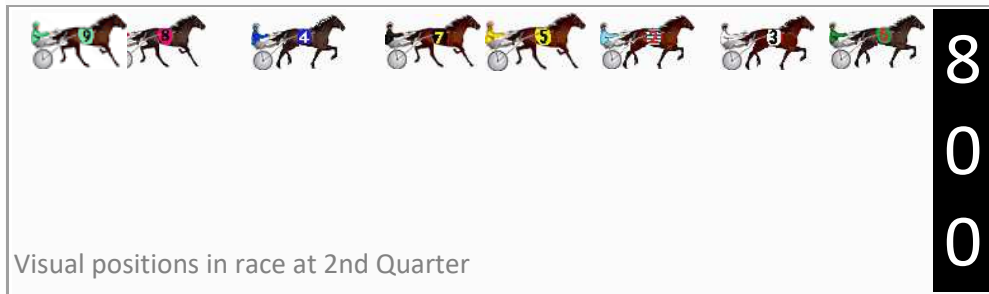

## Finish Position and metres gained

First Arrow shows distance gain/loss from 2nd Qtr to 3rd Qtr, Second Arrow shows distance gain/loss from 3rd Qtr to Finish  
Blue arrow indicates best gain in these quarters.