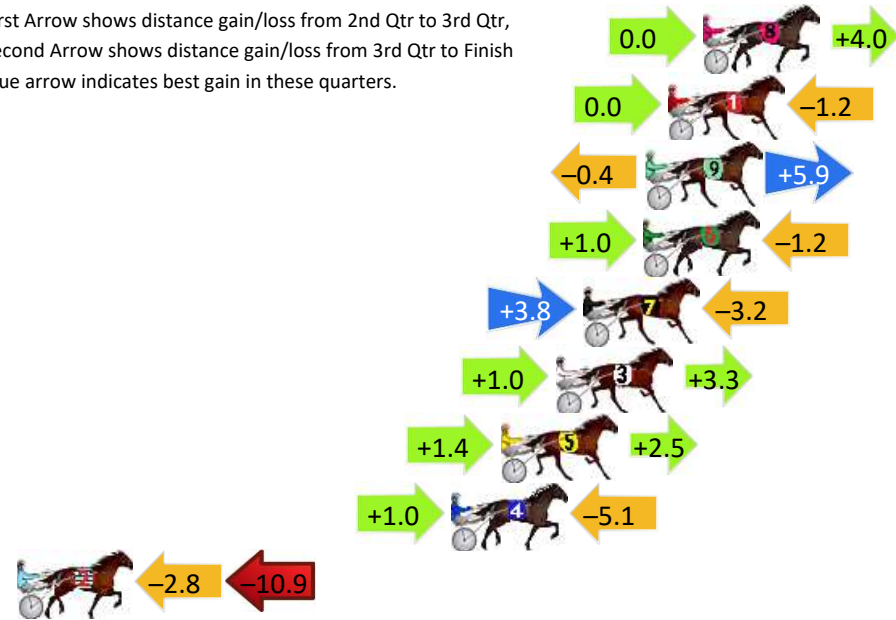

## Finish Position and metres gained

First Arrow shows distance gain/loss from 2nd Qtr to 3rd Qtr, Second Arrow shows distance gain/loss from 3rd Qtr to Finish  
Blue arrow indicates best gain in these quarters.

Visual positions in race at 2nd Quarter

Visual positions in race at 3rd Quarter

# Pinjarra Race 8 Distance 2185m

Monday, 6 May 2024

Gross Time: 2:42.00 MileRate: 1:59.30 LeadTime: 43.00s First Qtr: 31.70s Second Qtr: 30.70s Third Qtr: 27.90s Fourth Qtr: 28.70s

DATA TABLE: 800 / 400 Posi's are position from leader and (how wide the horse was at that position)