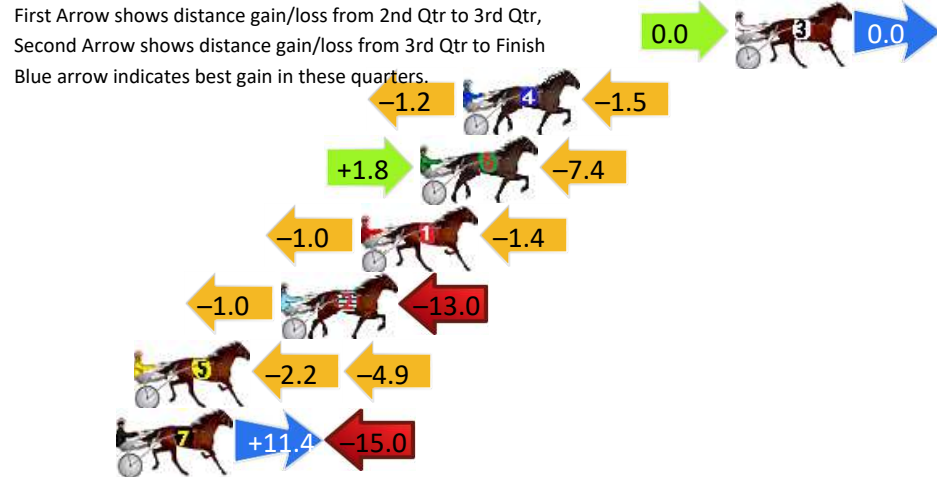

Pinjarra Race 6 Distance 1684m

Monday, 6 May 2024

Gross Time: 2:04.30 MileRate: 1:58.80 LeadTime: 5.40s First Qtr: 29.70s Second Qtr: 31.10s Third Qtr: 30.70s Fourth Qtr: 27.40s

DATA TABLE: 800 / 400 Posi's are position from leader and (how wide the horse was at that position)

No	Horse	Plc	Mar	800 Posi	400 Posi	Time	3rd Qtr	4th Qt
3	PRINCE OF PAIN	1	0.0m	0.0m (0)	0.0m (0)	2:04.30	30.70s	27.40s
4	ITSOKTOBEGREY	2	10.9m	8.2m (0)	9.4m (0)	2:05.09	30.79s	27.50s
6	MIKI SPRING STEP	3	12.6m	7.0m (1)	5.2m (1)	2:05.21	30.60s	27.90s
1	KINSAABI	4	15.0m	12.6m (0)	13.6m (0)	2:05.38	30.78s	27.50s
2	SONGSTER	5	18.2m	4.2m (0)	5.2m (0)	2:05.61	30.83s	28.29s
5	LUCY HELEN	6	24.1m	17.0m (0)	19.2m (0)	2:06.04	30.88s	27.73s
7	INEEDA DRINK	7	24.8m	21.2m (0)	9.8m (1)	2:06.09	29.94s	28.42s

Finish Position and metres gained

8
0
0

Visual positions in race at 2nd Quarter