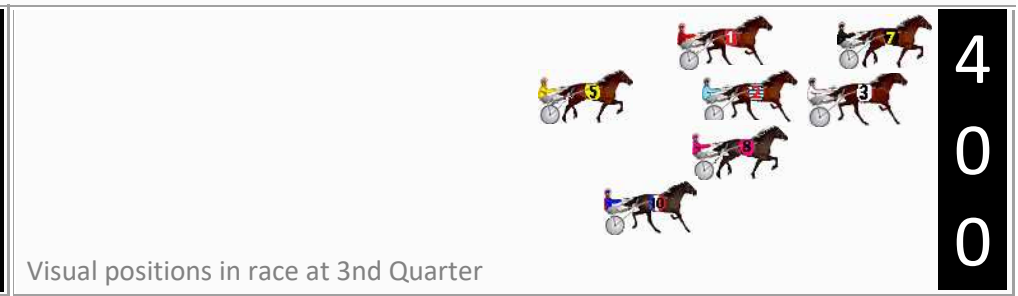

Visual positions in race at 3rd Quarter