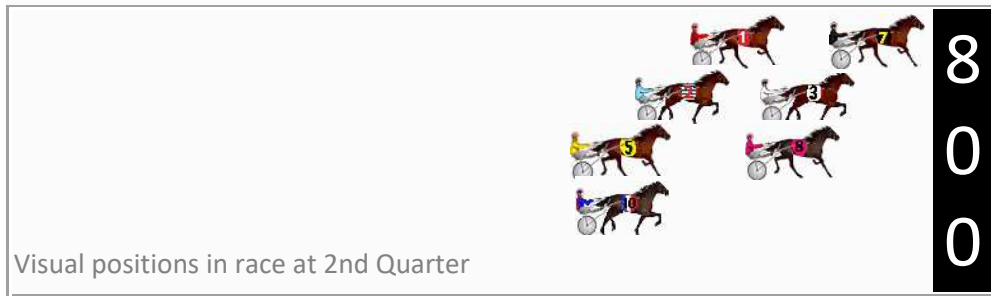

Visual positions in race at 3rd Quarter

Pinjarra Race 7 Distance 1177m

Monday, 6 May 2024

Gross Time: 1:23.50 MileRate: 1:54.10 LeadTime: 26.10s First Qtr: Second Qtr: Third Qtr: 28.60s Fourth Qtr: 28.80s

DATA TABLE: 800 / 400 Posi's are position from leader and (how wide the horse was at that position)

NoHorse	Plc	Mar	800 Posi	400 Posi	Time	3rd Qtr	4th Qt
7 IM DRINKINDOUBLES	1	0.0m	0.0m (0)	0.0m (0)	1:23.50	28.60s	28.80s
3 GET YA BETS ON	2	3.5m	2.8m (1)	1.2m (1)	1:23.76	28.49s	28.96s
5 STRAYLYA	3	15.8m	10.4m (2)	12.0m (1)	1:24.69	28.71s	29.07s
2 THE DUBLIN XPRESS	4	17.8m	7.8m (1)	5.4m (1)	1:24.85	28.43s	29.69s
10 KOPPER KOTE	5	21.1m	10.2m (3)	9.4m (3)	1:25.10	28.54s	29.64s
1 CUTTING ROSES	6	26.0m	5.6m (0)	6.4m (0)	1:25.47	28.65s	30.20s
8 MANGO TANGO	7	30.2m	3.4m (2)	5.8m (2)	1:25.78	28.77s	30.55s

Finish Position and metres gained

First Arrow shows distance gain/loss from 2nd Qtr to 3rd Qtr, Second Arrow shows distance gain/loss from 3rd Qtr to Finish Blue arrow indicates best gain in these quarters.

Visual positions in race at 2nd Quarter