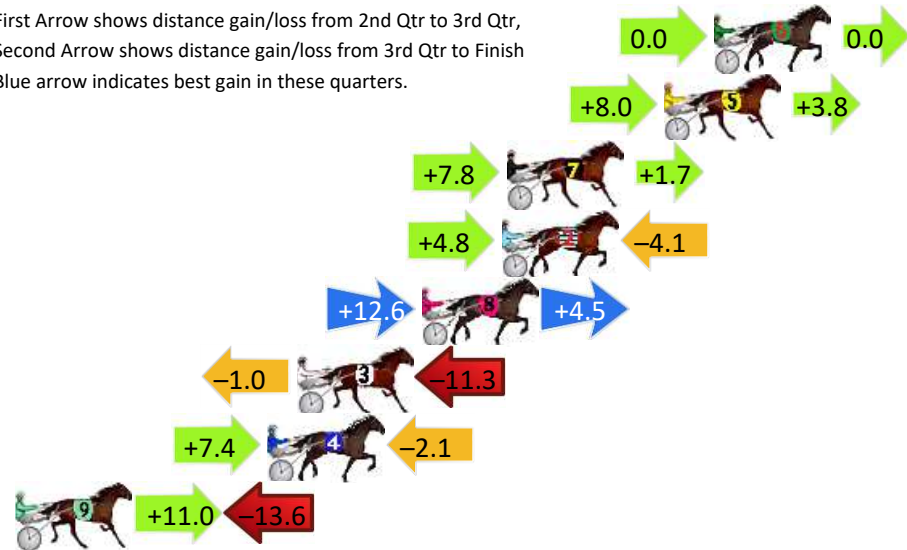

# Pinjarra Race 1 Distance 2116m

Monday, 6 May 2024

Gross Time: 2:46.10 MileRate: 2:04.50 LeadTime: 44.10s First Qtr: 31.30s Second Qtr: 31.10s Third Qtr: 29.80s Fourth Qtr: 29.80s

DATA TABLE: 800 / 400 Posi's are position from leader and (how wide the horse was at that position)

## Finish Position and metres gained

First Arrow shows distance gain/loss from 2nd Qtr to 3rd Qtr, Second Arrow shows distance gain/loss from 3rd Qtr to Finish  
Blue arrow indicates best gain in these quarters.

# Pinjarra Race 9 Distance 1177m

Monday, 6 May 2024

Gross Time: 1:22.10 MileRate: 1:52.20 LeadTime: 26.30s First Qtr: Second Qtr: Third Qtr: 27.80s Fourth Qtr: 28.00s

DATA TABLE: 800 / 400 Posi's are position from leader and (how wide the horse was at that position)