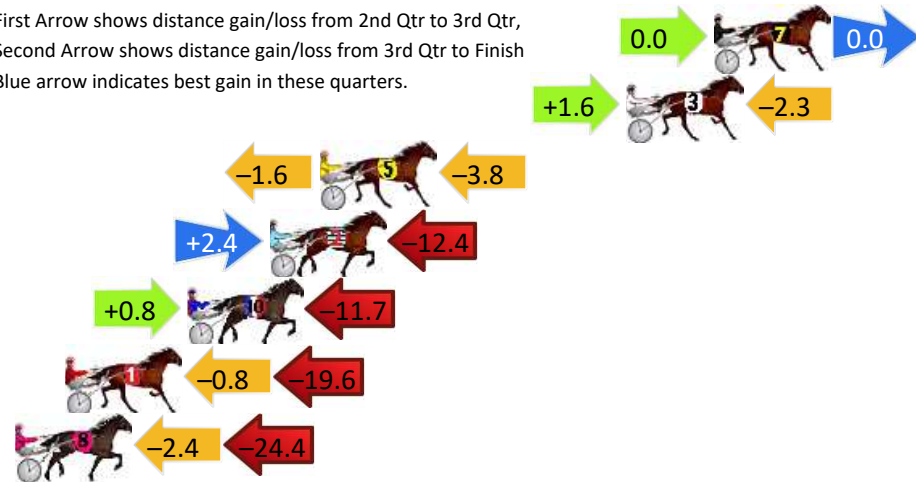

## Finish Position and metres gained

8  
0  
0

Visual positions in race at 2nd Quarter

4  
0  
0

Visual positions in race at 3rd Quarter

# Pinjarra Race 7 Distance 1177m

Monday, 6 May 2024

Gross Time: 1:23.50 MileRate: 1:54.10 LeadTime: 26.10s First Qtr: Second Qtr: Third Qtr: 28.60s Fourth Qtr: 28.80s

DATA TABLE: 800 / 400 Posi's are position from leader and (how wide the horse was at that position)

## Finish Position and metres gained

First Arrow shows distance gain/loss from 2nd Qtr to 3rd Qtr, Second Arrow shows distance gain/loss from 3rd Qtr to Finish Blue arrow indicates best gain in these quarters.